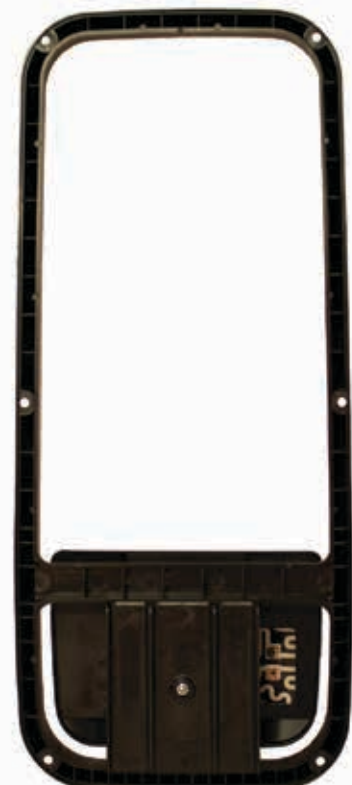

Suitable for **KENWORTH T170 / 200 / 270 / 370 / 440 / 470 / 660 / 800 / 2000** AND **PETERBILT 387**

[1]

MAIN MIRROR LENS

1	PART NO.	DESCRIPTION	SIZE (inch)
	A2100	FLAT	13 x 7.0625

WIDE ANGLE LENS

2	PART NO.	DESCRIPTION	SIZE (inch)
	A2101	400	20 x 8.625

[2]

BACK