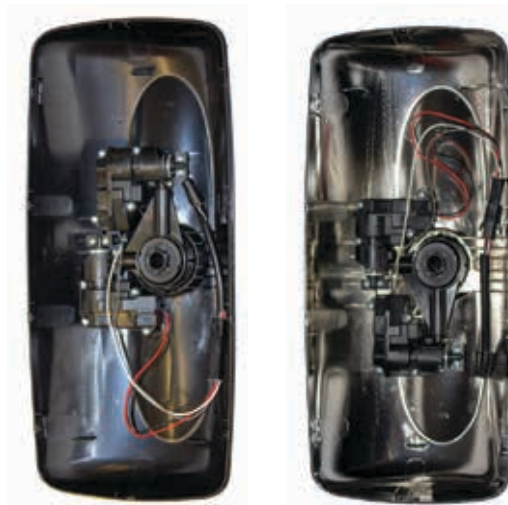

ARM

3	PART NO.	DESCRIPTION	SIZE (inch)	
	A3500AEL		33.5 x 17.5	
	A3500AER		33.5 x 17.5	
	A3500AHL		33.5 x 17.5	
	A3500AHR		33.5 x 17.5	
	A3500AL		33.5 x 17.5	
	A3500AR		33.5 x 17.5	

BACK

[3]

Suitable for **FREIGHTLINER Columbia 02-11 + M2 Business Class**

[4]

[5]

[6]

MAIN MIRROR ASSEMBLY						
PART NO.	DESCRIPTION	SIZE (inch)				
4	A3000EBL	FLAT	16.75 x 7.75			16.75 x 7.75
	A3000EBR	FLAT				
	A3000ECL	FLAT	16.75 x 7.75			16.75 x 7.75
	A3000ECR	FLAT				
	A3000HB	FLAT	16.75 x 7.75			16.75 x 7.75
	A3000HC	FLAT	16.75 x 7.75			16.75 x 7.75
MAIN MIRROR HOUSING						
5	A3000TB		HOUSING WITHOUT MOTOR	16.75 x 7.75		16.75 x 7.75
	A3000TC		HOUSING WITHOUT MOTOR	16.75 x 7.75		16.75 x 7.75
6	A3000TBL			16.75 x 7.75		16.75 x 7.75
	A3000TBR			16.75 x 7.75		16.75 x 7.75
	A3000TCL			16.75 x 7.75		16.75 x 7.75
	A3000TCR			16.75 x 7.75		16.75 x 7.75