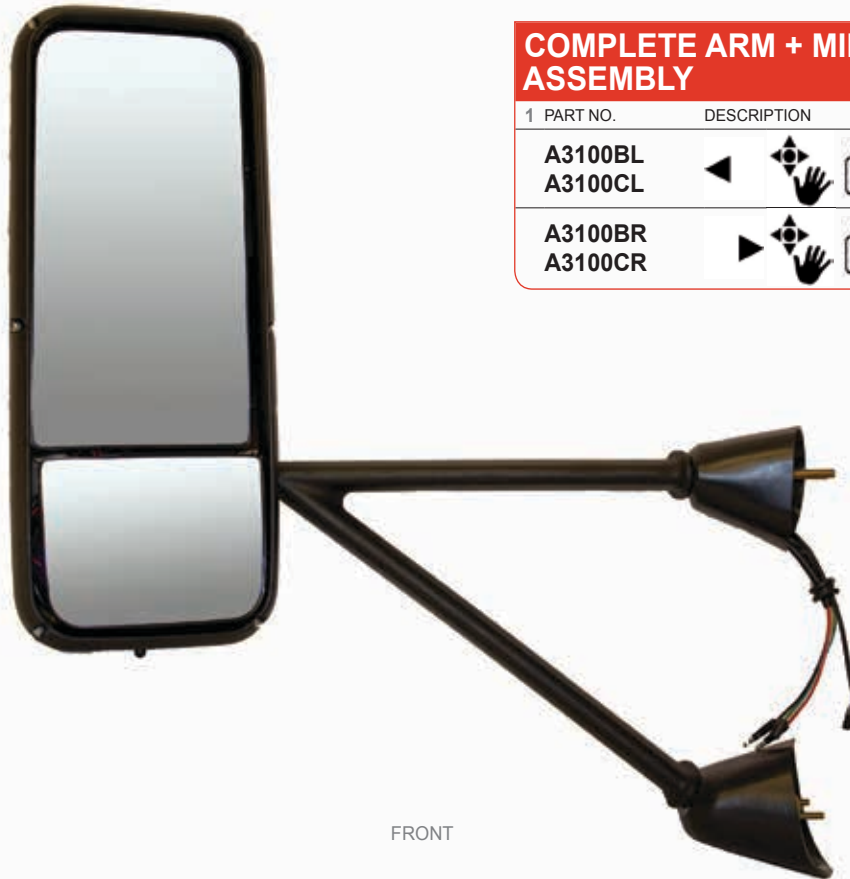

Suitable for **KENWORTH** T170 / 270 / 370 / 440 / 470 / 660 / 800

[1]

FRONT