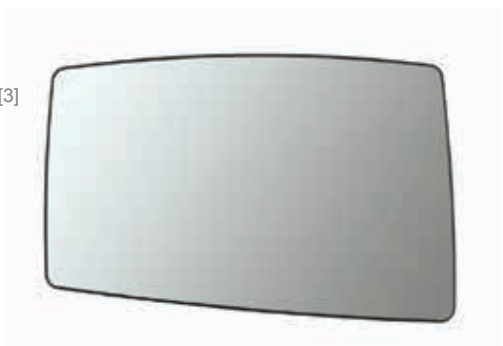

WIDE ANGLE MIRROR

1	PART NO.	DESCRIPTION	RADIUS	SIZE (inch)	COLOR
	A3950BL A3950BR		300 radius	18.5 x 6.5	
	A3950CL A3950CR		300 radius	18.5 x 6.5	
COVER					
2	PART NO.	DESCRIPTION		SIZE (inch)	COLOR
	A3950BCL A3950BCR		ABS	9.75 x 5	
	A3950BCL A3950BCR		ABS	9.75 x 5	
HOOD MIRROR LENS					
3	PART NO.	DESCRIPTION	RADIUS	SIZE (inch)	
	A2911L A2911R	TWIST LOCK FITTING	300 radius	5.875 x 6.25	

[3]