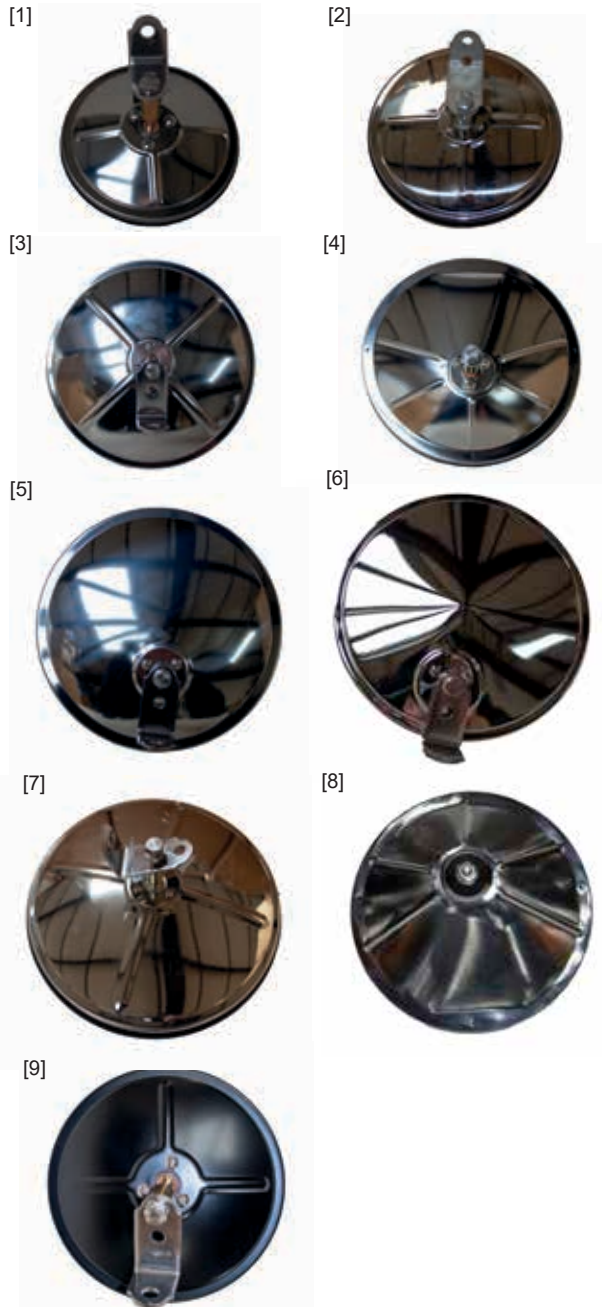

Suitable for **Universal**