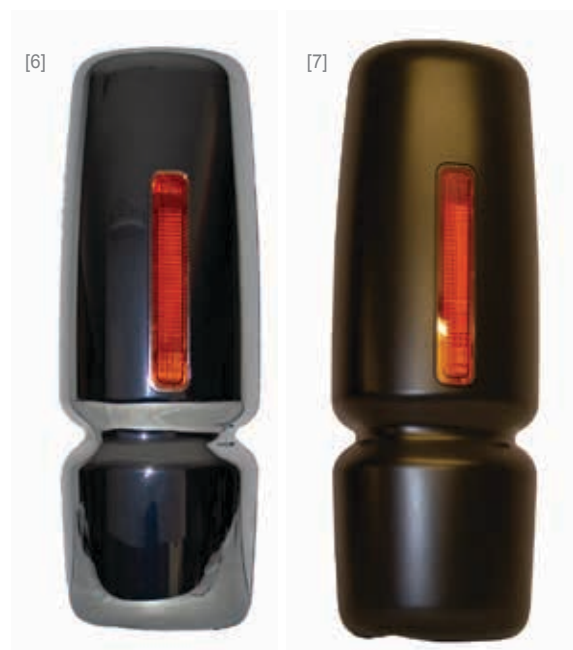

Suitable for **INTERNATIONAL DuraStar 02-12 LoneStar 02-12 Workstar 02-12**

DOOR MIRROR FLIP OUT ARM						
2 PART NO.	DESCRIPTION		SIZE (inch)	COLOR		
A3600AL A3600AR			Bolt On Fitting 9.75 x 5			
ARM						
3 PART NO.	DESCRIPTION		SIZE (inch)	COLOR		
A3720EHCBBLA A3720EHCBBRA						
A3720HCBBLA A3720HCBBRA						
A3720EHCBCLA A3720EHCBCRA						
A3720HCBCLA A3720HCB CRA						
MAIN MIRROR LENS						
4 PART NO.	DESCRIPTION		SIZE (inch)			
A2600					Slide On Fitting	15.125 x 7.5 FLAT
WIDE ANGLE LENS						
5 PART NO.	DESCRIPTION		SIZE (inch)			
A2601L A2601R					LED Turn Signal On Glass	Slide On Fitting 6.375 x 7.375 400 radius
A2721					Slide On Fitting	6.75 x 7.25 300 radius
COVER						
PART NO.	DESCRIPTION		SIZE (inch)	COLOR		
6 A3600L A3600R			3 Layer Chromed			23.25 x 9 23.25 x 9
7 A3720BCINDL A3720BCINDR						24.75 x 9 24.75 x 9