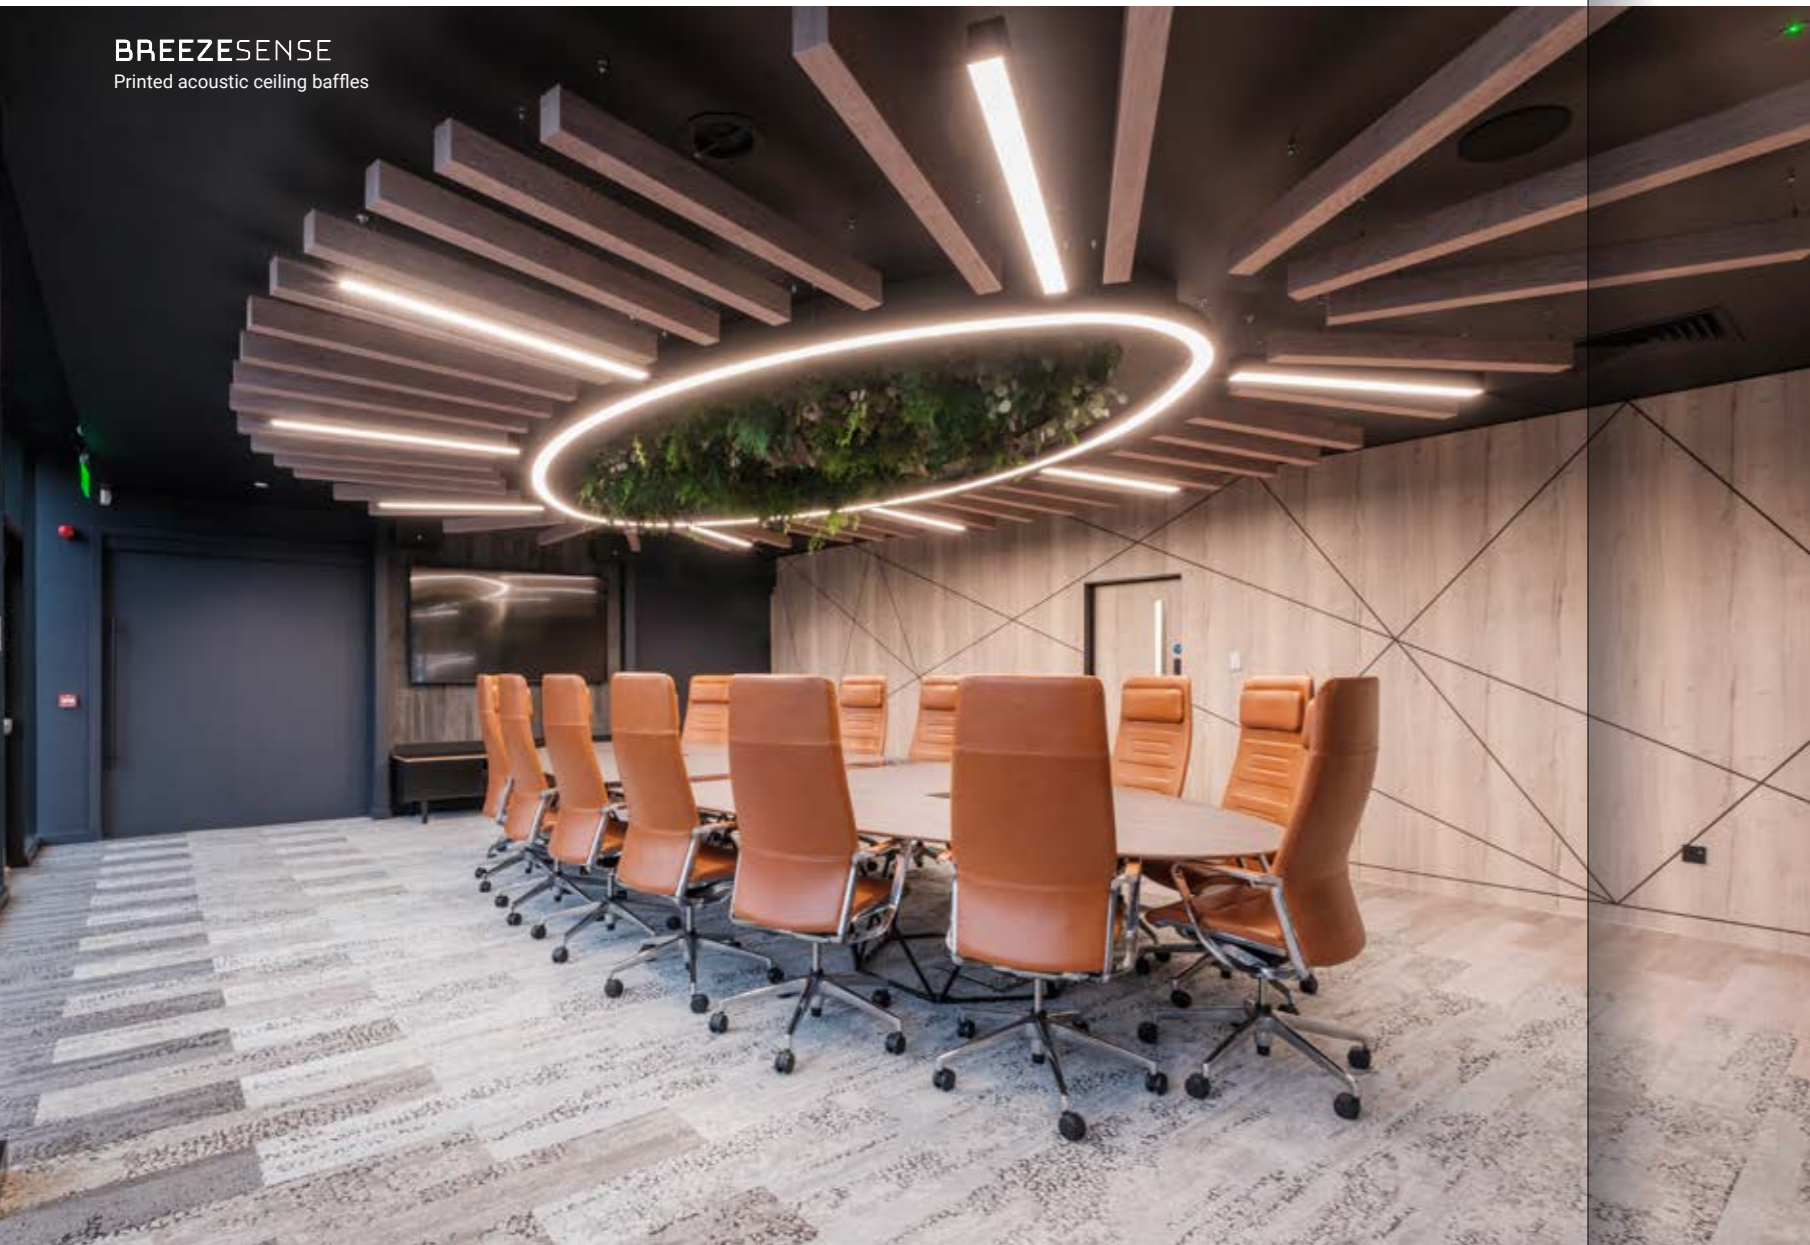

ÖRAU
Acoustic wall covering

GRID
Acoustic ceiling lattices

BREEZESENSE
Printed acoustic ceiling baffles