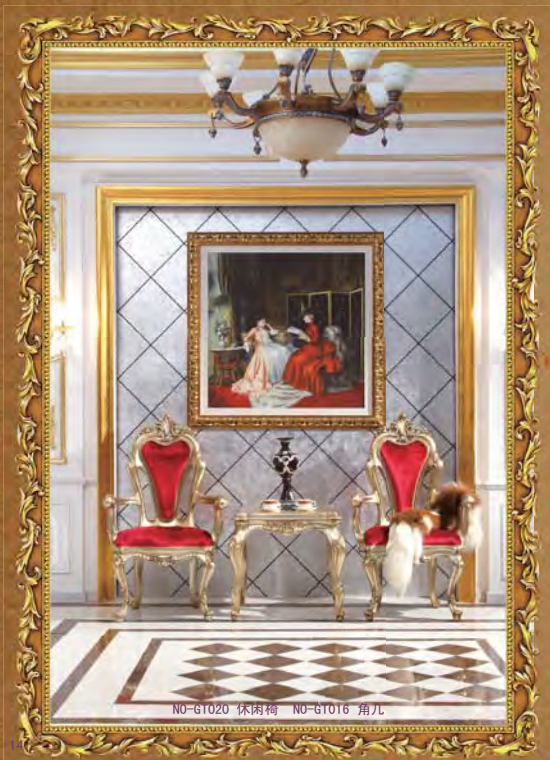

**宜安經典**  
 再次創新·實木系列

洛克斯瑞  
 locke strip

A detailed view of a classical architectural dome, featuring intricate carvings and a central circular medallion. The lighting is warm, highlighting the textures of the stone or plaster.

NO-GT016 沙发  
NO-GT016 大方几 角几

NO-GT016 单门酒柜  
NO-GT016 四门地柜

NO-GT012 玄关台

*If you adore natural style, and also like cozyness, the yellow-red-orange matching the pure gray can make you satisfied, which create your own style in elegance.*