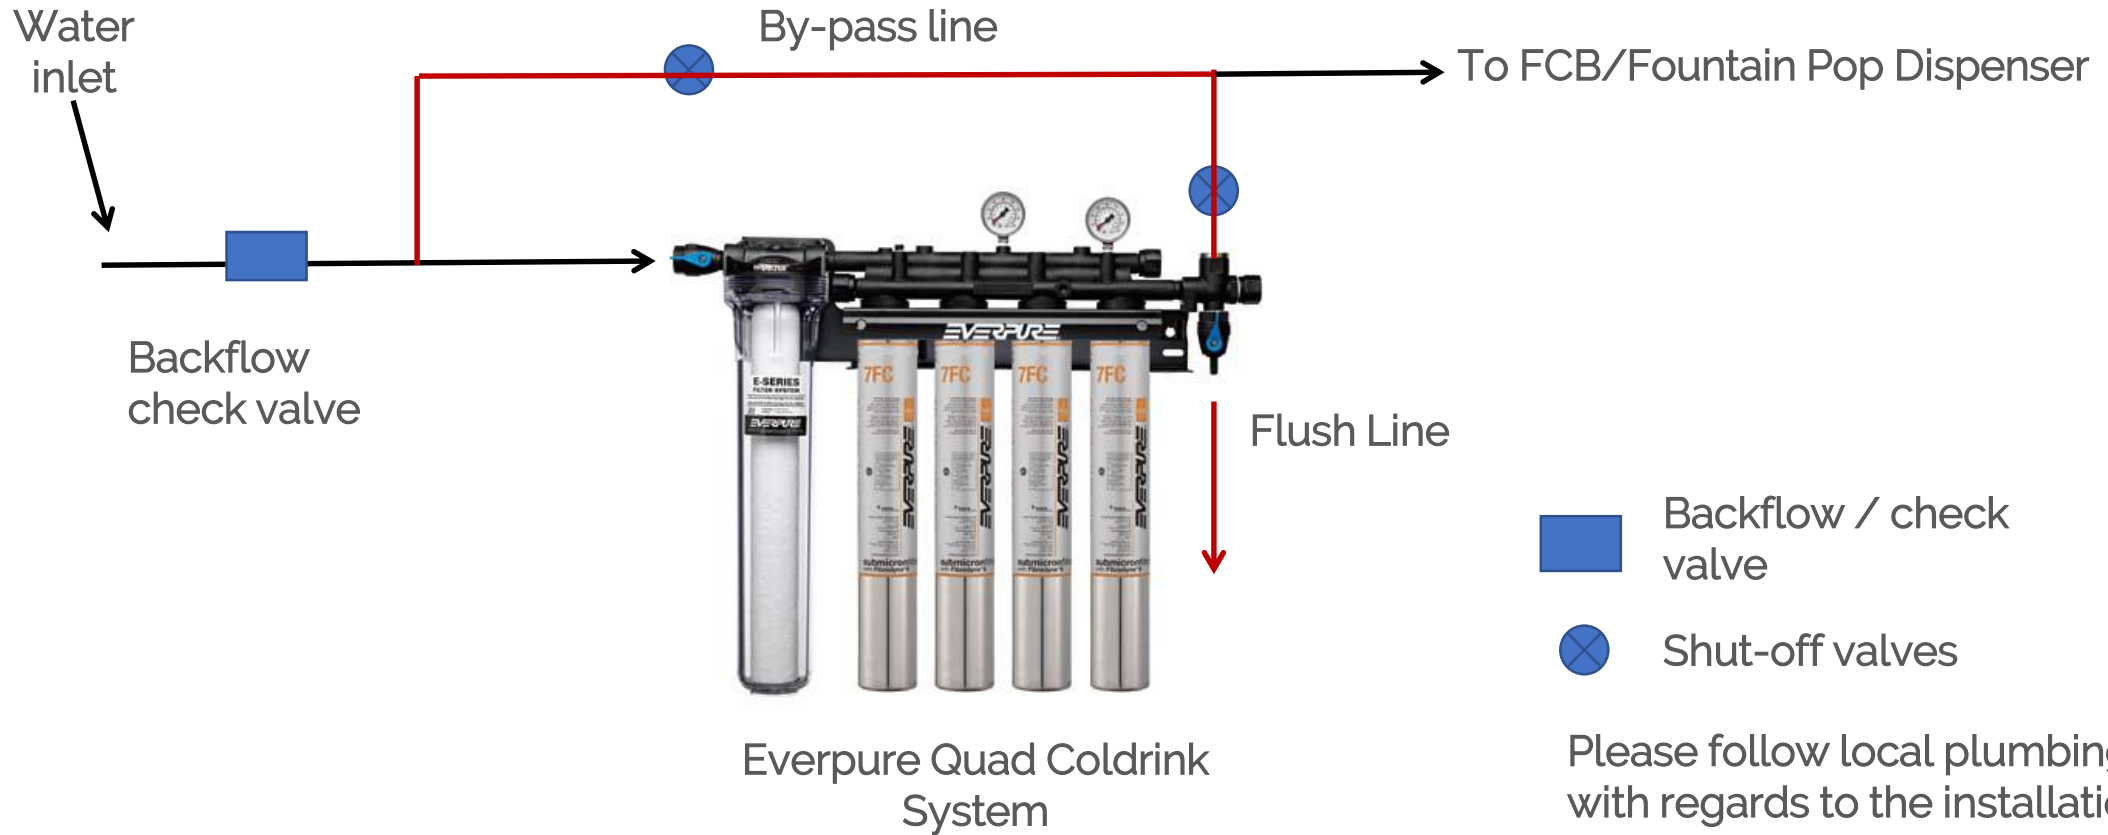

Generic Install Schematic for Everpure Coldrink System

Please follow local plumbing codes with regards to the installation of check valves & backflow preventors