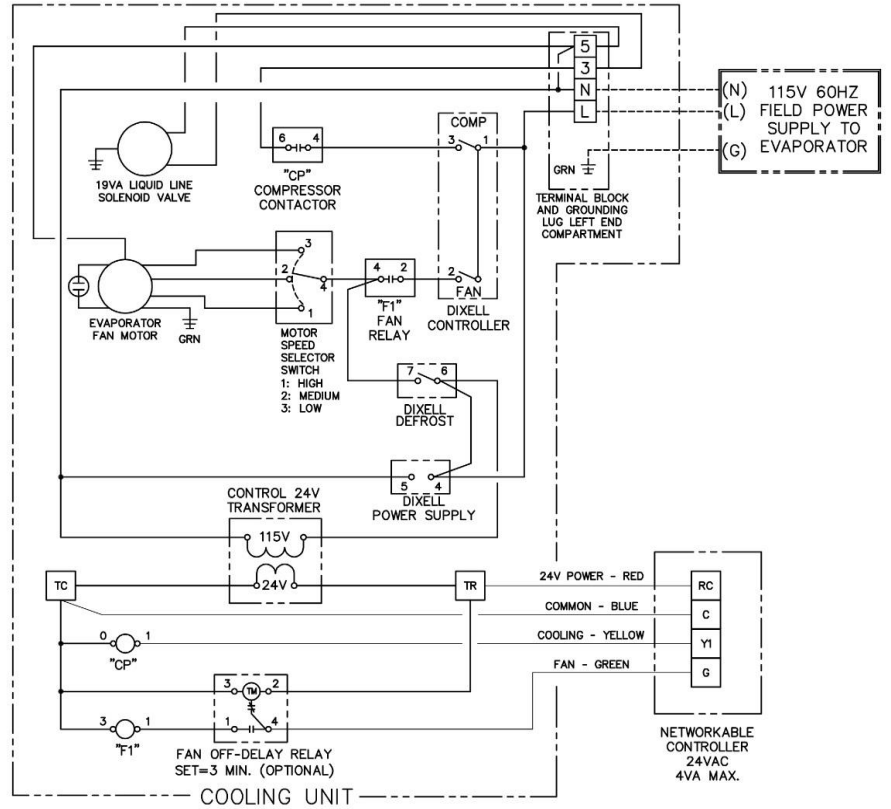

Wiring Diagram: Dual Valve Control

3000S/Sh
4000S/Sh

Standard/Remote Control

Wiring Diagram: Dual Valve Control

3000S/Sh
4000S/Sh

Networkable Controller

SPLIT SYSTEM VALVE CONTROL WIRING SCHEMATIC - NETWORKABLE CONTROLLER
MODELS 3000S, 3000Sh, 4000S, AND 4000Sh