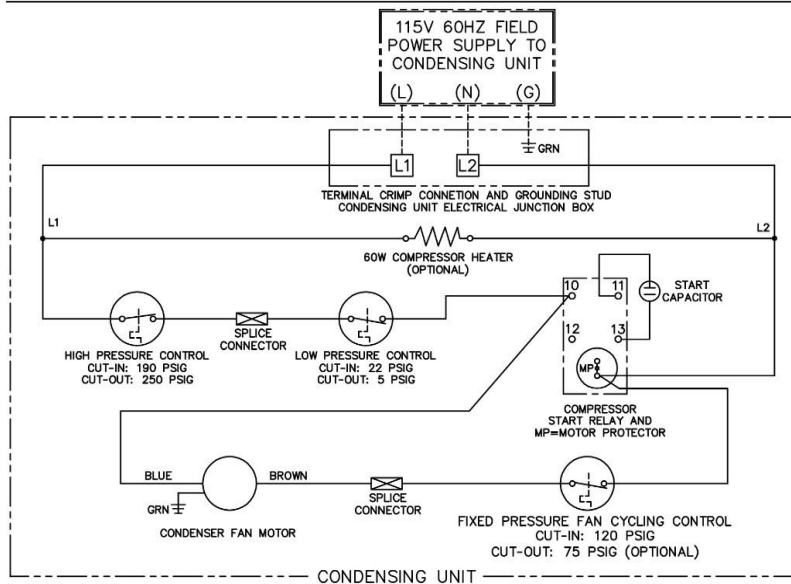

Wiring Diagram: Dual Valve Control

3000S/Sh
4000S/Sh

Standard/Remote Control

Wiring Diagram: Dual Valve Control

3000S/Sh
4000S/Sh

Networkable Controller

SPLIT SYSTEM VALVE CONTROL WIRING SCHEMATIC - NETWORKABLE CONTROLLER
MODELS 3000S, 3000Sh, 4000S, AND 4000Sh