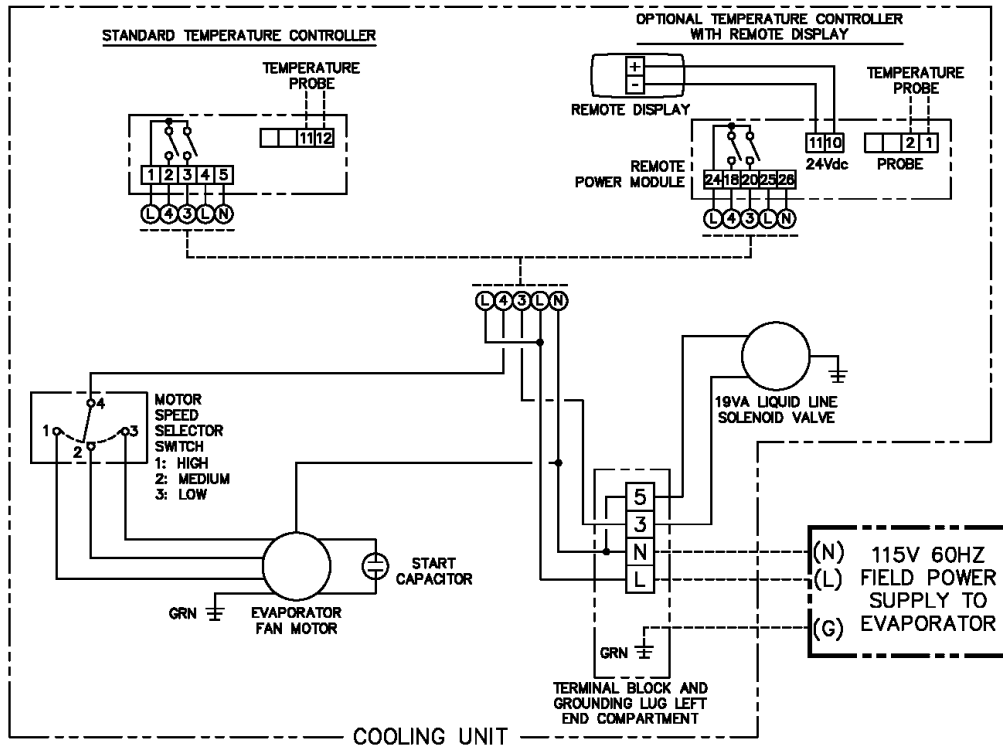

Wiring Diagram: Dual Valve Control

3000S/Sh
4000S/Sh

Standard/Remote Control

Wiring Diagram: Dual Valve Control

3000S/Sh
4000S/Sh

Networkable Controller

SPLIT SYSTEM VALVE CONTROL WIRING SCHEMATIC - NETWORKABLE CONTROLLER
MODELS 3000S, 3000Sh, 4000S, AND 4000Sh