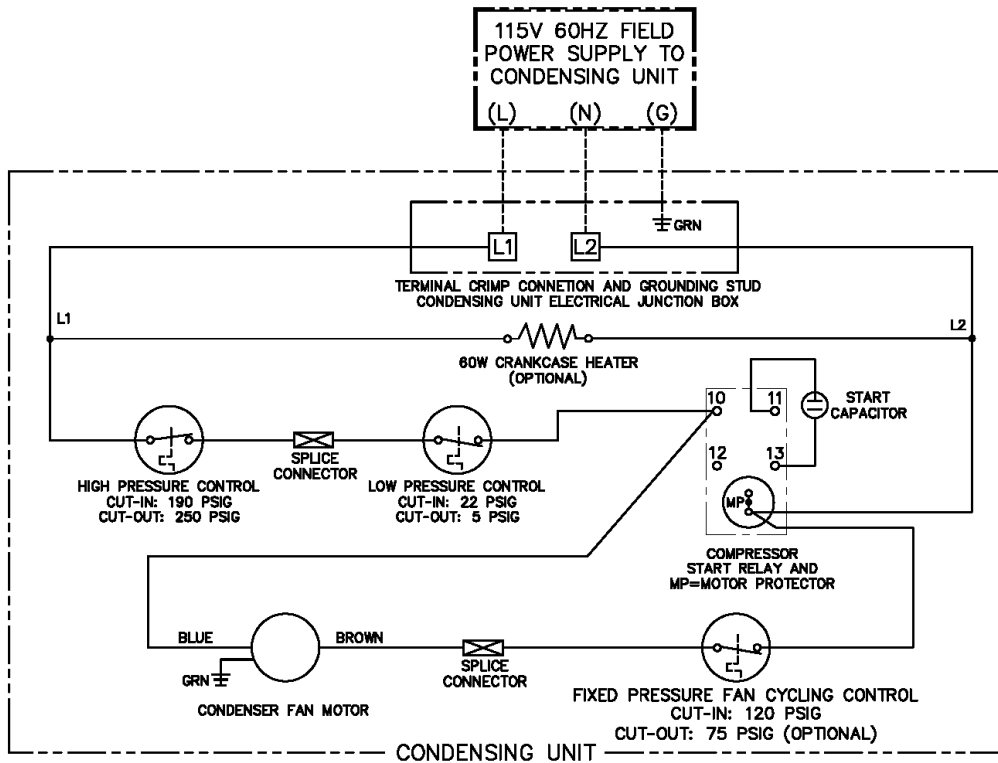

Wiring Diagram: Dual Valve Control

3000S/Sh
4000S/Sh

Standard/Remote Control

Wiring Diagram: Dual Valve Control

3000S/Sh
4000S/Sh

Networkable Controller

SPLIT SYSTEM VALVE CONTROL WIRING SCHEMATIC - NETWORKABLE CONTROLLER
MODELS 3000S, 3000Sh, 4000S, AND 4000Sh

22018_R01