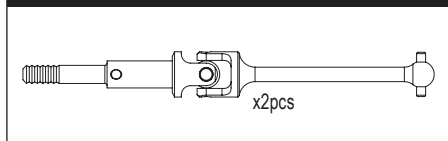

SCW007

SCW008

SCW009

SCW010

SCW011GM

SCW012

Part No.	Description	Price (Tax Inclusive)
SCW001	Hard Main Chassis Rail (7075/Scorpion 2014)	6000
SCW002	Carbon Front Shock Stay (2pcs/Scorpion 2014)	1200
SCW003	Carbon Front Shock Stay (HG Shock/2pcs/Scorpion 2014)	1400
SCW004	Carbon Servo Saver Mount (Scorpion 2014)	4800
SCW005	Carbon Rear Sus Plate (Scorpion 2014)	2500
SCW006	Carbon Rear Shock Stay (Scorpion 2014)	1300
SCW007	Carbon Rear Shock Stay (HG Shock/Scorpion 2014)	1500
SCW008	Carbon Gear Box Mount (Scorpion 2014)	2200
SCW009	CNC Arm Shaft Block (2pcs/Scorpion 2014)	1700
SCW010	CNC Front Caster Lock Set (2pcs/Scorpion 2014)	2700
SCW011GM	CNC Motor Plate (Gunmetal/Scorpion 2014)	2000
SCW012	Universal Swing Shaft (2pcs/Scorpion 2014)	3000