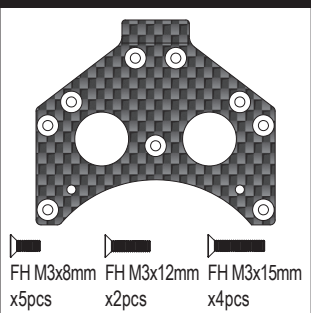

★ FOR JAPANESE MARKET ONLY.

Tomahawk Option Parts List

SCW001

SCW002

SCW003

SCW004

SCW005

SCW006

SCW007

SCW008

SCW009

SCW010

SCW011GM

SCW012

Part No.	Description	Price (Tax Inclusive)
SCW001	Hard Main Chassis Rail (7075/Scorpion 2014)	6000
SCW002	Carbon Front Shock Stay (2pcs/Scorpion 2014)	1200
SCW003	Carbon Front Shock Stay (HG Shock/2pcs/Scorpion 2014)	1400
SCW004	Carbon Servo Saver Mount (Scorpion 2014)	4800
SCW005	Carbon Rear Sus Plate (Scorpion 2014)	2500
SCW006	Carbon Rear Shock Stay (Scorpion 2014)	1300
SCW007	Carbon Rear Shock Stay (HG Shock/Scorpion 2014)	1500
SCW008	Carbon Gear Box Mount (Scorpion 2014)	2200
SCW009	CNC Arm Shaft Block (2pcs/Scorpion 2014)	1700
SCW010	CNC Front Caster Lock Set (2pcs/Scorpion 2014)	2700
SCW011GM	CNC Motor Plate (Gunmetal/Scorpion 2014)	2000
SCW012	Universal Swing Shaft (2pcs/Scorpion 2014)	3000