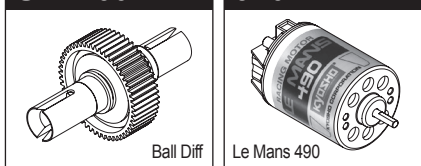

Tomahawk Option Parts List

SCW001

SCW002

SCW003

SCW004

SCW005

SCW006

SCW007

SCW008

SCW009

SCW010

SCW011GM

SCW012

Part No.	Description	Price (Tax Inclusive)
SCW001	Hard Main Chassis Rail (7075/Scorpion 2014)	6000
SCW002	Carbon Front Shock Stay (2pcs/Scorpion 2014)	1200
SCW003	Carbon Front Shock Stay (HG Shock/2pcs/Scorpion 2014)	1400
SCW004	Carbon Servo Saver Mount (Scorpion 2014)	4800
SCW005	Carbon Rear Sus Plate (Scorpion 2014)	2500
SCW006	Carbon Rear Shock Stay (Scorpion 2014)	1300
SCW007	Carbon Rear Shock Stay (HG Shock/Scorpion 2014)	1500
SCW008	Carbon Gear Box Mount (Scorpion 2014)	2200
SCW009	CNC Arm Shaft Block (2pcs/Scorpion 2014)	1700
SCW010	CNC Front Caster Lock Set (2pcs/Scorpion 2014)	2700
SCW011GM	CNC Motor Plate (Gunmetal/Scorpion 2014)	2000
SCW012	Universal Swing Shaft (2pcs/Scorpion 2014)	3000

SCW013

SCW018

SCW019

SCW021

SCW022

SCW023

SCW024

SCW025

LA43H

UMW602

37021

Part No.	Description	Price (Tax Inclusive)
SCW013	HG Shock Set (4pcs/Scorpion 2014)	7800
SCW018	LED Light Bulb Set (Scorpion 2014)	1200
SCW019	Scorpion Gear Box Conversion Set	7500
SCW021	HD Slipper Pad (2pcs/Scorpion 2014)	600
SCW022	Long W/B Rear Plate Set (273mm/Carbon)	5800
SCW023	Mold Inner Sponge (Hard/Scorpion 2014)	900
SCW024	Carbon Upper Deck (Tomahawk)	4200
SCW025	Carbon ST Servo Plate (Tomahawk)	2000
LA43H	Ball End (5.8mm/Hard/12Pcs)	600
UMW602	Ball Diff Set (Ultima SC/DB/RB/RT)	3800
37021	Le Mans 490 MOTOR (Brushed/30Turn)	4000

★ FOR JAPANESE MARKET ONLY.