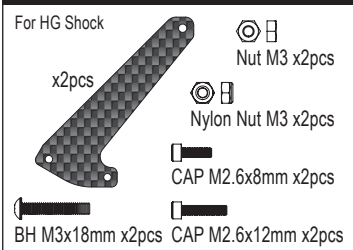

★ FOR JAPANESE MARKET ONLY.

Tomahawk Option Parts List

SCW001

SCW002

SCW003

SCW004

SCW005

SCW006

SCW007

SCW008

SCW009

SCW010

SCW011GM

SCW012

Part No.	Description	Price (Tax Inclusive)
SCW001	Hard Main Chassis Rail (7075/Scorpion 2014)	6000
SCW002	Carbon Front Shock Stay (2pcs/Scorpion 2014)	1200
SCW003	Carbon Front Shock Stay (HG Shock/2pcs/Scorpion 2014)	1400
SCW004	Carbon Servo Saver Mount (Scorpion 2014)	4800
SCW005	Carbon Rear Sus Plate (Scorpion 2014)	2500
SCW006	Carbon Rear Shock Stay (Scorpion 2014)	1300
SCW007	Carbon Rear Shock Stay (HG Shock/Scorpion 2014)	1500
SCW008	Carbon Gear Box Mount (Scorpion 2014)	2200
SCW009	CNC Arm Shaft Block (2pcs/Scorpion 2014)	1700
SCW010	CNC Front Caster Lock Set (2pcs/Scorpion 2014)	2700
SCW011GM	CNC Motor Plate (Gunmetal/Scorpion 2014)	2000
SCW012	Universal Swing Shaft (2pcs/Scorpion 2014)	3000