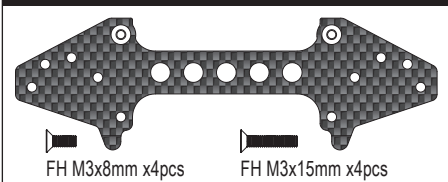

★ FOR JAPANESE MARKET ONLY.

Tomahawk Option Parts List

SCW001

SCW002

SCW003

SCW004

SCW005

SCW006

SCW007

SCW008

SCW009

SCW010

SCW011GM

SCW012

Part No.	Description	Price (Tax Inclusive)
SCW001	Hard Main Chassis Rail (7075/Scorpion 2014)	6000
SCW002	Carbon Front Shock Stay (2pcs/Scorpion 2014)	1200
SCW003	Carbon Front Shock Stay (HG Shock/2pcs/Scorpion 2014)	1400
SCW004	Carbon Servo Saver Mount (Scorpion 2014)	4800
SCW005	Carbon Rear Sus Plate (Scorpion 2014)	2500
SCW006	Carbon Rear Shock Stay (Scorpion 2014)	1300
SCW007	Carbon Rear Shock Stay (HG Shock/Scorpion 2014)	1500
SCW008	Carbon Gear Box Mount (Scorpion 2014)	2200
SCW009	CNC Arm Shaft Block (2pcs/Scorpion 2014)	1700
SCW010	CNC Front Caster Lock Set (2pcs/Scorpion 2014)	2700
SCW011GM	CNC Motor Plate (Gunmetal/Scorpion 2014)	2000
SCW012	Universal Swing Shaft (2pcs/Scorpion 2014)	3000