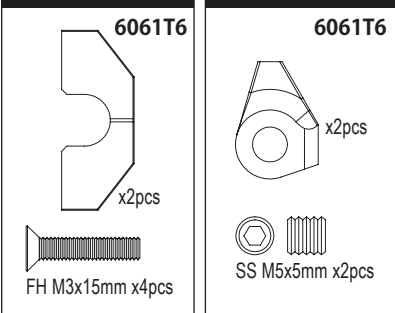

★ FOR JAPANESE MARKET ONLY.

Tomahawk Option Parts List

SCW001

SCW002

SCW003

SCW004

SCW005

SCW006

SCW007

SCW008

SCW009

SCW010

SCW011GM

SCW012

Part No.	Description	Price (Tax Inclusive)
SCW001	Hard Main Chassis Rail (7075/Scorpion 2014)	6000
SCW002	Carbon Front Shock Stay (2pcs/Scorpion 2014)	1200
SCW003	Carbon Front Shock Stay (HG Shock/2pcs/Scorpion 2014)	1400
SCW004	Carbon Servo Saver Mount (Scorpion 2014)	4800
SCW005	Carbon Rear Sus Plate (Scorpion 2014)	2500
SCW006	Carbon Rear Shock Stay (Scorpion 2014)	1300
SCW007	Carbon Rear Shock Stay (HG Shock/Scorpion 2014)	1500
SCW008	Carbon Gear Box Mount (Scorpion 2014)	2200
SCW009	CNC Arm Shaft Block (2pcs/Scorpion 2014)	1700
SCW010	CNC Front Caster Lock Set (2pcs/Scorpion 2014)	2700
SCW011GM	CNC Motor Plate (Gunmetal/Scorpion 2014)	2000
SCW012	Universal Swing Shaft (2pcs/Scorpion 2014)	3000