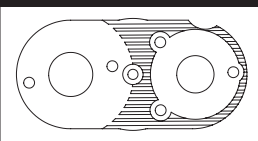

SCW007

SCW008

SCW009

SCW010

SCW011GM

SCW012

Part No.	Description	Price (Tax Inclusive)
SCW001	Hard Main Chassis Rail (7075/Scorpion 2014)	6000
SCW002	Carbon Front Shock Stay (2pcs/Scorpion 2014)	1200
SCW003	Carbon Front Shock Stay (HG Shock/2pcs/Scorpion 2014)	1400
SCW004	Carbon Servo Saver Mount (Scorpion 2014)	4800
SCW005	Carbon Rear Sus Plate (Scorpion 2014)	2500
SCW006	Carbon Rear Shock Stay (Scorpion 2014)	1300
SCW007	Carbon Rear Shock Stay (HG Shock/Scorpion 2014)	1500
SCW008	Carbon Gear Box Mount (Scorpion 2014)	2200
SCW009	CNC Arm Shaft Block (2pcs/Scorpion 2014)	1700
SCW010	CNC Front Caster Lock Set (2pcs/Scorpion 2014)	2700
SCW011GM	CNC Motor Plate (Gunmetal/Scorpion 2014)	2000
SCW012	Universal Swing Shaft (2pcs/Scorpion 2014)	3000