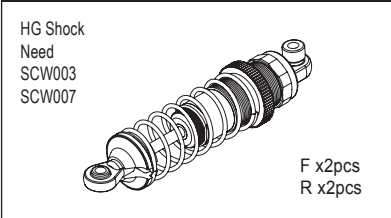

Tomahawk Option Parts List

SCW001

SCW002

SCW003

SCW004

SCW005

SCW006

SCW007

SCW008

SCW009

SCW010

SCW011GM

SCW012

Part No.	Description	Price (Tax Inclusive)
SCW001	Hard Main Chassis Rail (7075/Scorpion 2014)	6000
SCW002	Carbon Front Shock Stay (2pcs/Scorpion 2014)	1200
SCW003	Carbon Front Shock Stay (HG Shock/2pcs/Scorpion 2014)	1400
SCW004	Carbon Servo Saver Mount (Scorpion 2014)	4800
SCW005	Carbon Rear Sus Plate (Scorpion 2014)	2500
SCW006	Carbon Rear Shock Stay (Scorpion 2014)	1300
SCW007	Carbon Rear Shock Stay (HG Shock/Scorpion 2014)	1500
SCW008	Carbon Gear Box Mount (Scorpion 2014)	2200
SCW009	CNC Arm Shaft Block (2pcs/Scorpion 2014)	1700
SCW010	CNC Front Caster Lock Set (2pcs/Scorpion 2014)	2700
SCW011GM	CNC Motor Plate (Gunmetal/Scorpion 2014)	2000
SCW012	Universal Swing Shaft (2pcs/Scorpion 2014)	3000

SCW013

SCW018

SCW019

SCW021

SCW022

SCW023

SCW024

SCW025

LA43H

UMW602

37021

Part No.	Description	Price (Tax Inclusive)
SCW013	HG Shock Set (4pcs/Scorpion 2014)	7800
SCW018	LED Light Bulb Set (Scorpion 2014)	1200
SCW019	Scorpion Gear Box Conversion Set	7500
SCW021	HD Slipper Pad (2pcs/Scorpion 2014)	600
SCW022	Long W/B Rear Plate Set (273mm/Carbon)	5800
SCW023	Mold Inner Sponge (Hard/Scorpion 2014)	900
SCW024	Carbon Upper Deck (Tomahawk)	4200
SCW025	Carbon ST Servo Plate (Tomahawk)	2000
LA43H	Ball End (5.8mm/Hard/12Pcs)	600
UMW602	Ball Diff Set (Ultima SC/DB/RB/RT)	3800
37021	Le Mans 490 MOTOR (Brushed/30Turn)	4000

★ FOR JAPANESE MARKET ONLY.