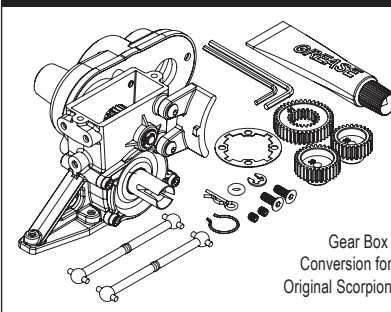

Tomahawk Option Parts List

SCW001

SCW002

SCW003

SCW004

SCW005

SCW006

SCW007

SCW008

SCW009

SCW010

SCW011GM

SCW012

Part No.	Description	Price (Tax Inclusive)
SCW001	Hard Main Chassis Rail (7075/Scorpion 2014)	6000
SCW002	Carbon Front Shock Stay (2pcs/Scorpion 2014)	1200
SCW003	Carbon Front Shock Stay (HG Shock/2pcs/Scorpion 2014)	1400
SCW004	Carbon Servo Saver Mount (Scorpion 2014)	4800
SCW005	Carbon Rear Sus Plate (Scorpion 2014)	2500
SCW006	Carbon Rear Shock Stay (Scorpion 2014)	1300
SCW007	Carbon Rear Shock Stay (HG Shock/Scorpion 2014)	1500
SCW008	Carbon Gear Box Mount (Scorpion 2014)	2200
SCW009	CNC Arm Shaft Block (2pcs/Scorpion 2014)	1700
SCW010	CNC Front Caster Lock Set (2pcs/Scorpion 2014)	2700
SCW011GM	CNC Motor Plate (Gunmetal/Scorpion 2014)	2000
SCW012	Universal Swing Shaft (2pcs/Scorpion 2014)	3000

SCW013

SCW018

SCW019

SCW021

SCW022

SCW023

SCW024

SCW025

LA43H

UMW602

37021

Part No.	Description	Price (Tax Inclusive)
SCW013	HG Shock Set (4pcs/Scorpion 2014)	7800
SCW018	LED Light Bulb Set (Scorpion 2014)	1200
SCW019	Scorpion Gear Box Conversion Set	7500
SCW021	HD Slipper Pad (2pcs/Scorpion 2014)	600
SCW022	Long W/B Rear Plate Set (273mm/Carbon)	5800
SCW023	Mold Inner Sponge (Hard/Scorpion 2014)	900
SCW024	Carbon Upper Deck (Tomahawk)	4200
SCW025	Carbon ST Servo Plate (Tomahawk)	2000
LA43H	Ball End (5.8mm/Hard/12Pcs)	600
UMW602	Ball Diff Set (Ultima SC/DB/RB/RT)	3800
37021	Le Mans 490 MOTOR (Brushed/30Turn)	4000

★ FOR JAPANESE MARKET ONLY.