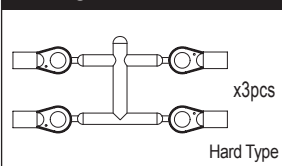

Tomahawk Option Parts List

SCW001

SCW002

SCW003

SCW004

SCW005

SCW006

SCW007

SCW008

SCW009

SCW010

SCW011GM

SCW012

Part No.	Description	Price (Tax Inclusive)
SCW001	Hard Main Chassis Rail (7075/Scorpion 2014)	6000
SCW002	Carbon Front Shock Stay (2pcs/Scorpion 2014)	1200
SCW003	Carbon Front Shock Stay (HG Shock/2pcs/Scorpion 2014)	1400
SCW004	Carbon Servo Saver Mount (Scorpion 2014)	4800
SCW005	Carbon Rear Sus Plate (Scorpion 2014)	2500
SCW006	Carbon Rear Shock Stay (Scorpion 2014)	1300
SCW007	Carbon Rear Shock Stay (HG Shock/Scorpion 2014)	1500
SCW008	Carbon Gear Box Mount (Scorpion 2014)	2200
SCW009	CNC Arm Shaft Block (2pcs/Scorpion 2014)	1700
SCW010	CNC Front Caster Lock Set (2pcs/Scorpion 2014)	2700
SCW011GM	CNC Motor Plate (Gunmetal/Scorpion 2014)	2000
SCW012	Universal Swing Shaft (2pcs/Scorpion 2014)	3000

SCW013

SCW018

SCW019

SCW021

SCW022

SCW023

SCW024

SCW025

LA43H

UMW602

37021

Part No.	Description	Price (Tax Inclusive)
SCW013	HG Shock Set (4pcs/Scorpion 2014)	7800
SCW018	LED Light Bulb Set (Scorpion 2014)	1200
SCW019	Scorpion Gear Box Conversion Set	7500
SCW021	HD Slipper Pad (2pcs/Scorpion 2014)	600
SCW022	Long W/B Rear Plate Set (273mm/Carbon)	5800
SCW023	Mold Inner Sponge (Hard/Scorpion 2014)	900
SCW024	Carbon Upper Deck (Tomahawk)	4200
SCW025	Carbon ST Servo Plate (Tomahawk)	2000
LA43H	Ball End (5.8mm/Hard/12Pcs)	600
UMW602	Ball Diff Set (Ultima SC/DB/RB/RT)	3800
37021	Le Mans 490 MOTOR (Brushed/30Turn)	4000

★ FOR JAPANESE MARKET ONLY.