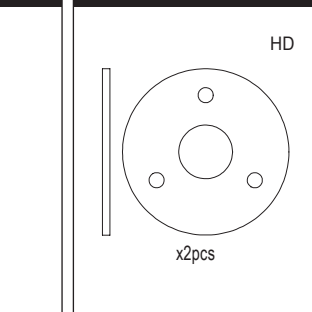

Tomahawk Option Parts List

SCW001

SCW002

SCW003

SCW004

SCW005

SCW006

SCW007

SCW008

SCW009

SCW010

SCW011GM

SCW012

Part No.	Description	Price (Tax Inclusive)
SCW001	Hard Main Chassis Rail (7075/Scorpion 2014)	6000
SCW002	Carbon Front Shock Stay (2pcs/Scorpion 2014)	1200
SCW003	Carbon Front Shock Stay (HG Shock/2pcs/Scorpion 2014)	1400
SCW004	Carbon Servo Saver Mount (Scorpion 2014)	4800
SCW005	Carbon Rear Sus Plate (Scorpion 2014)	2500
SCW006	Carbon Rear Shock Stay (Scorpion 2014)	1300
SCW007	Carbon Rear Shock Stay (HG Shock/Scorpion 2014)	1500
SCW008	Carbon Gear Box Mount (Scorpion 2014)	2200
SCW009	CNC Arm Shaft Block (2pcs/Scorpion 2014)	1700
SCW010	CNC Front Caster Lock Set (2pcs/Scorpion 2014)	2700
SCW011GM	CNC Motor Plate (Gunmetal/Scorpion 2014)	2000
SCW012	Universal Swing Shaft (2pcs/Scorpion 2014)	3000

SCW013

SCW018

SCW019

SCW021

SCW022

SCW023

SCW024

SCW025

LA43H

UMW602

37021

Part No.	Description	Price (Tax Inclusive)
SCW013	HG Shock Set (4pcs/Scorpion 2014)	7800
SCW018	LED Light Bulb Set (Scorpion 2014)	1200
SCW019	Scorpion Gear Box Conversion Set	7500
SCW021	HD Slipper Pad (2pcs/Scorpion 2014)	600
SCW022	Long W/B Rear Plate Set (273mm/Carbon)	5800
SCW023	Mold Inner Sponge (Hard/Scorpion 2014)	900
SCW024	Carbon Upper Deck (Tomahawk)	4200
SCW025	Carbon ST Servo Plate (Tomahawk)	2000
LA43H	Ball End (5.8mm/Hard/12Pcs)	600
UMW602	Ball Diff Set (Ultima SC/DB/RB/RT)	3800
37021	Le Mans 490 MOTOR (Brushed/30Turn)	4000

★ FOR JAPANESE MARKET ONLY.