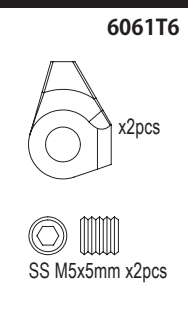

SCW007

SCW008

SCW009

SCW010

SCW011GM

SCW012

Part No.	Description	Price (Tax Inclusive)
SCW001	Hard Main Chassis Rail (7075/Scorpion 2014)	6000
SCW002	Carbon Front Shock Stay (2pcs/Scorpion 2014)	1200
SCW003	Carbon Front Shock Stay (HG Shock/2pcs/Scorpion 2014)	1400
SCW004	Carbon Servo Saver Mount (Scorpion 2014)	4800
SCW005	Carbon Rear Sus Plate (Scorpion 2014)	2500
SCW006	Carbon Rear Shock Stay (Scorpion 2014)	1300
SCW007	Carbon Rear Shock Stay (HG Shock/Scorpion 2014)	1500
SCW008	Carbon Gear Box Mount (Scorpion 2014)	2200
SCW009	CNC Arm Shaft Block (2pcs/Scorpion 2014)	1700
SCW010	CNC Front Caster Lock Set (2pcs/Scorpion 2014)	2700
SCW011GM	CNC Motor Plate (Gunmetal/Scorpion 2014)	2000
SCW012	Universal Swing Shaft (2pcs/Scorpion 2014)	3000