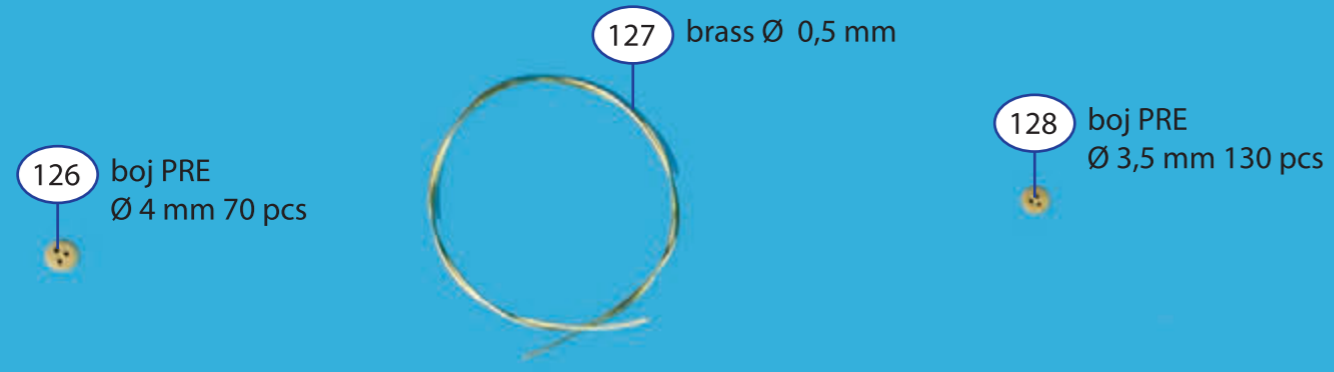

72 PRE 8 pcs

89 1.5 x 3 x 300 mm 5 pcs.

* 1.5 mm plywood PRE 1 pc

* 1.5 mm plywood PRE 1 pc.

* brass PRE 1pc

137 diecast PRE 1 pc

138 diecast PRE 1 pc

139 diecast PRE 1 pc