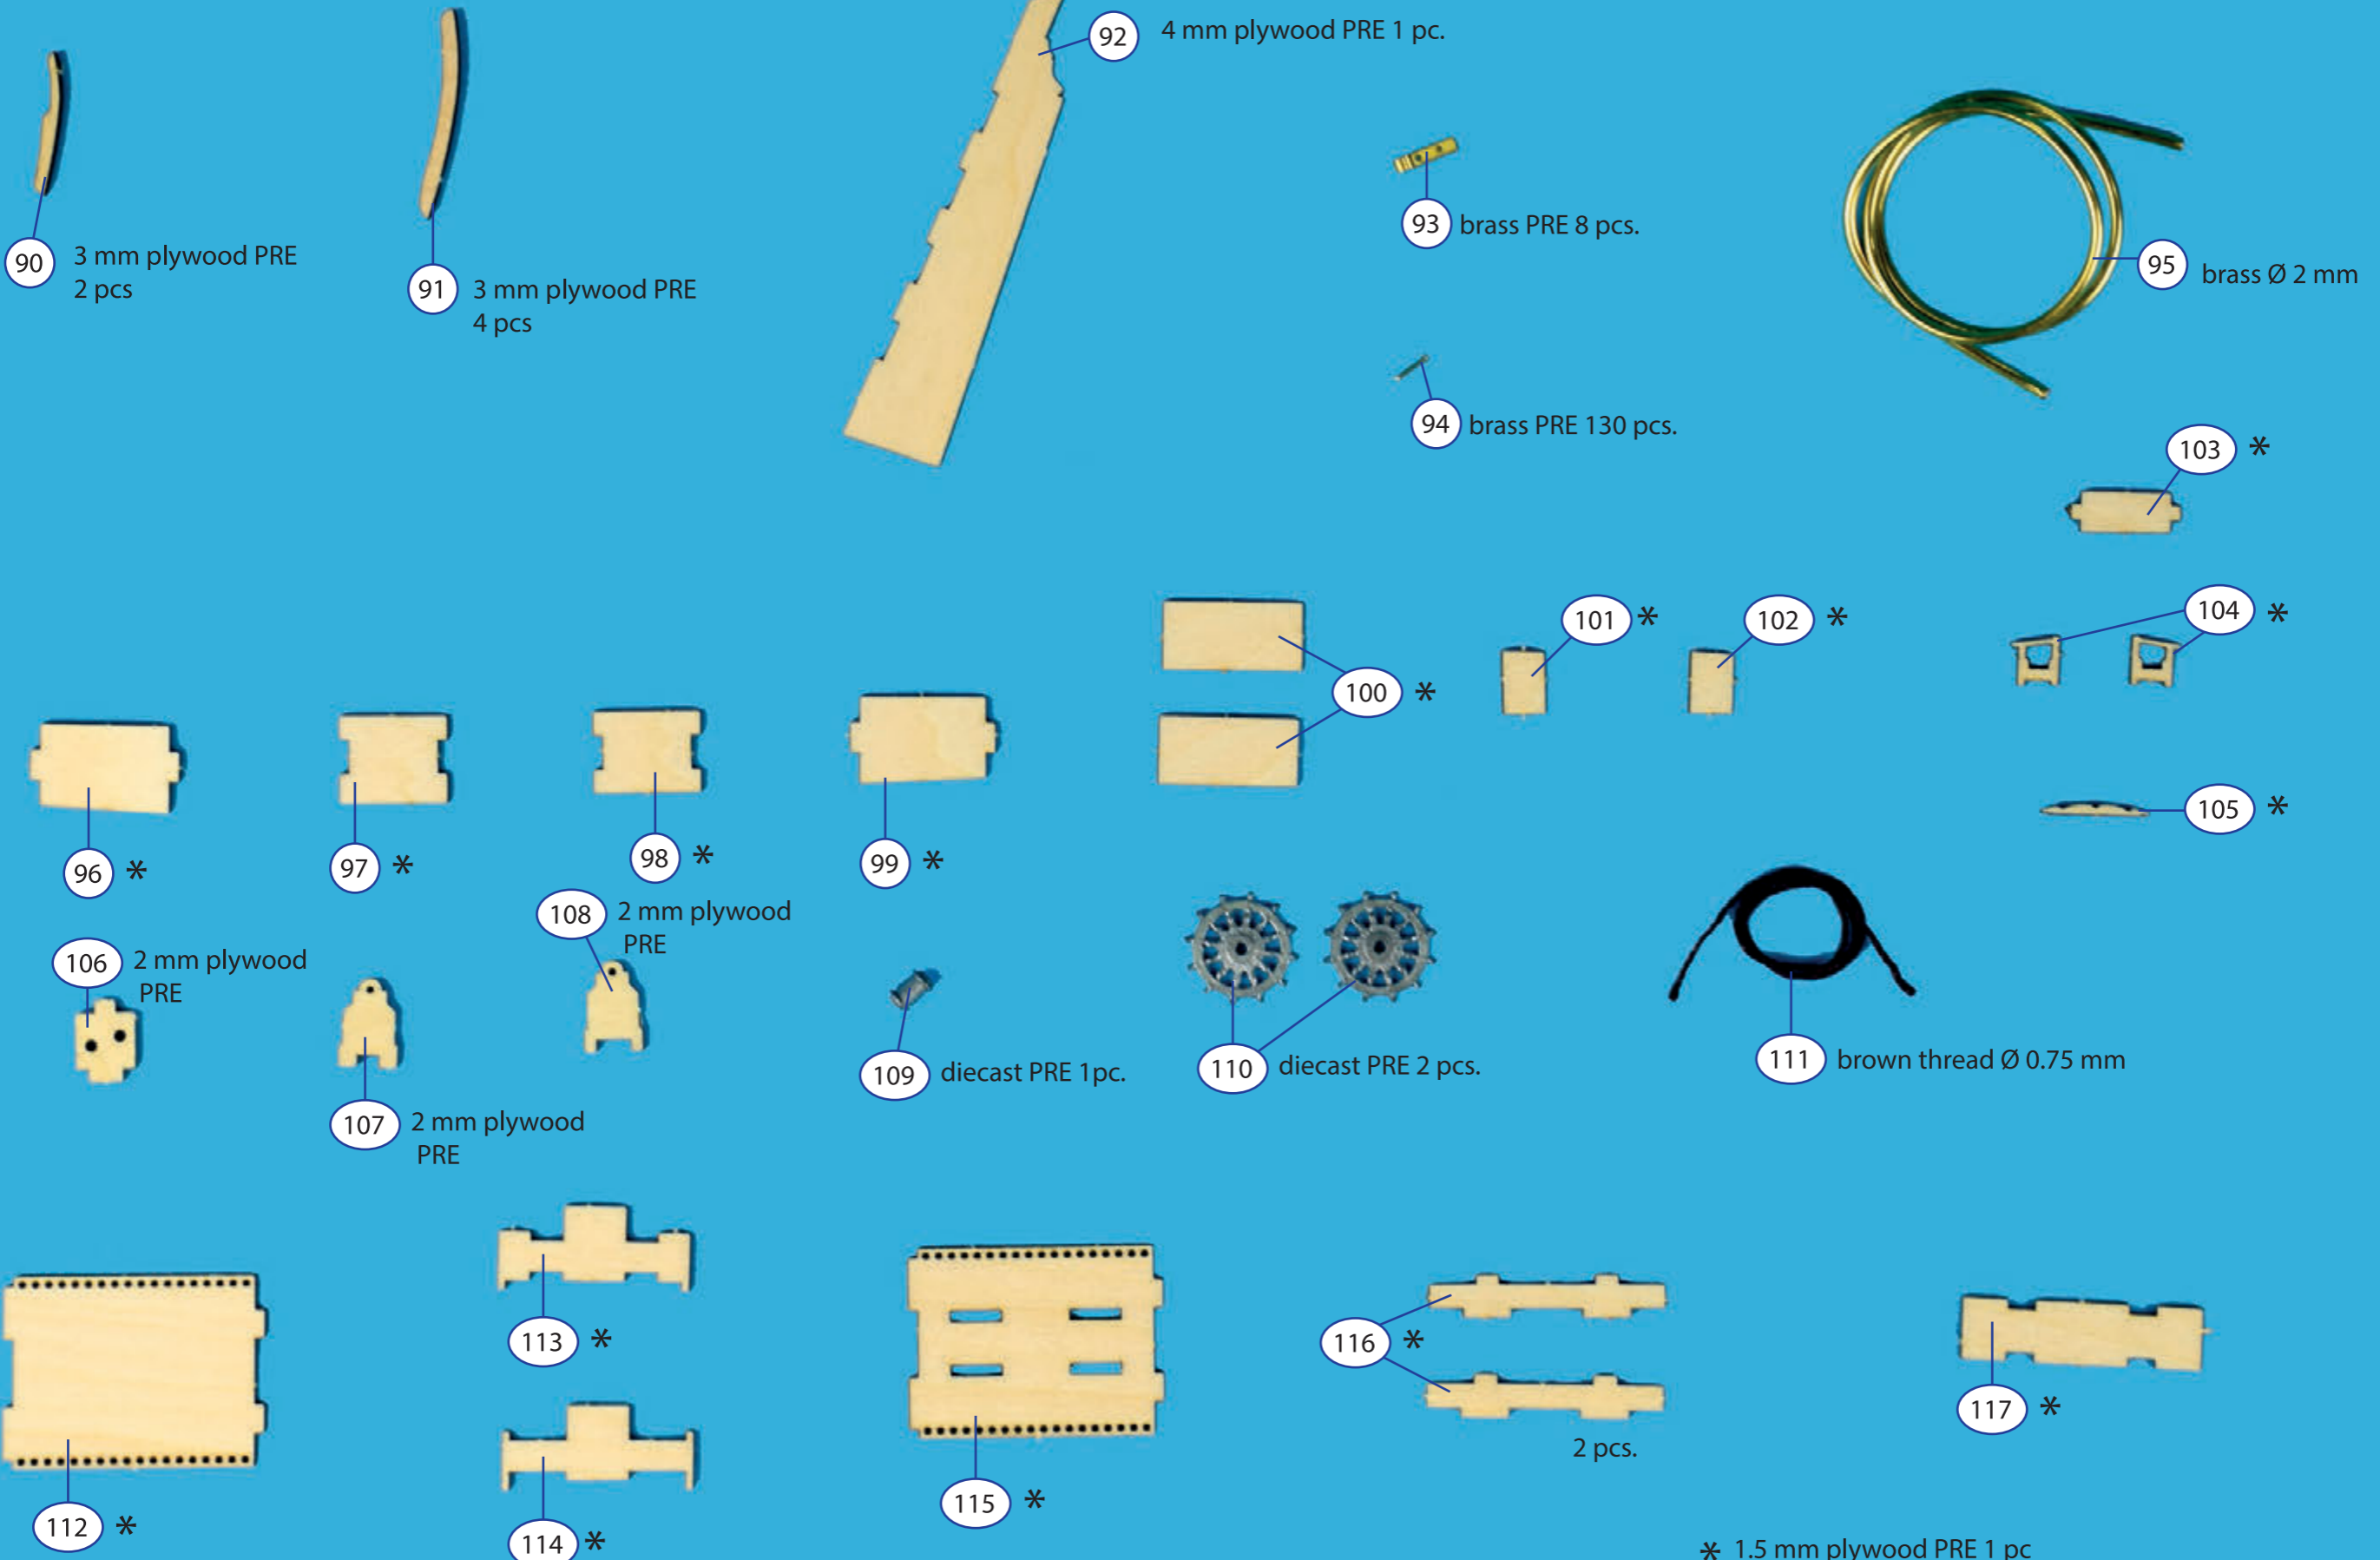

89 1.5 x 3 x 300 mm 5 pcs.

* 1.5 mm plywood PRE 1 pc