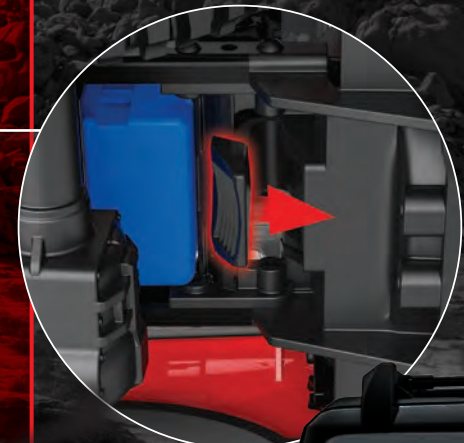

CLIPLESS
BODY MOUNTING SYSTEM