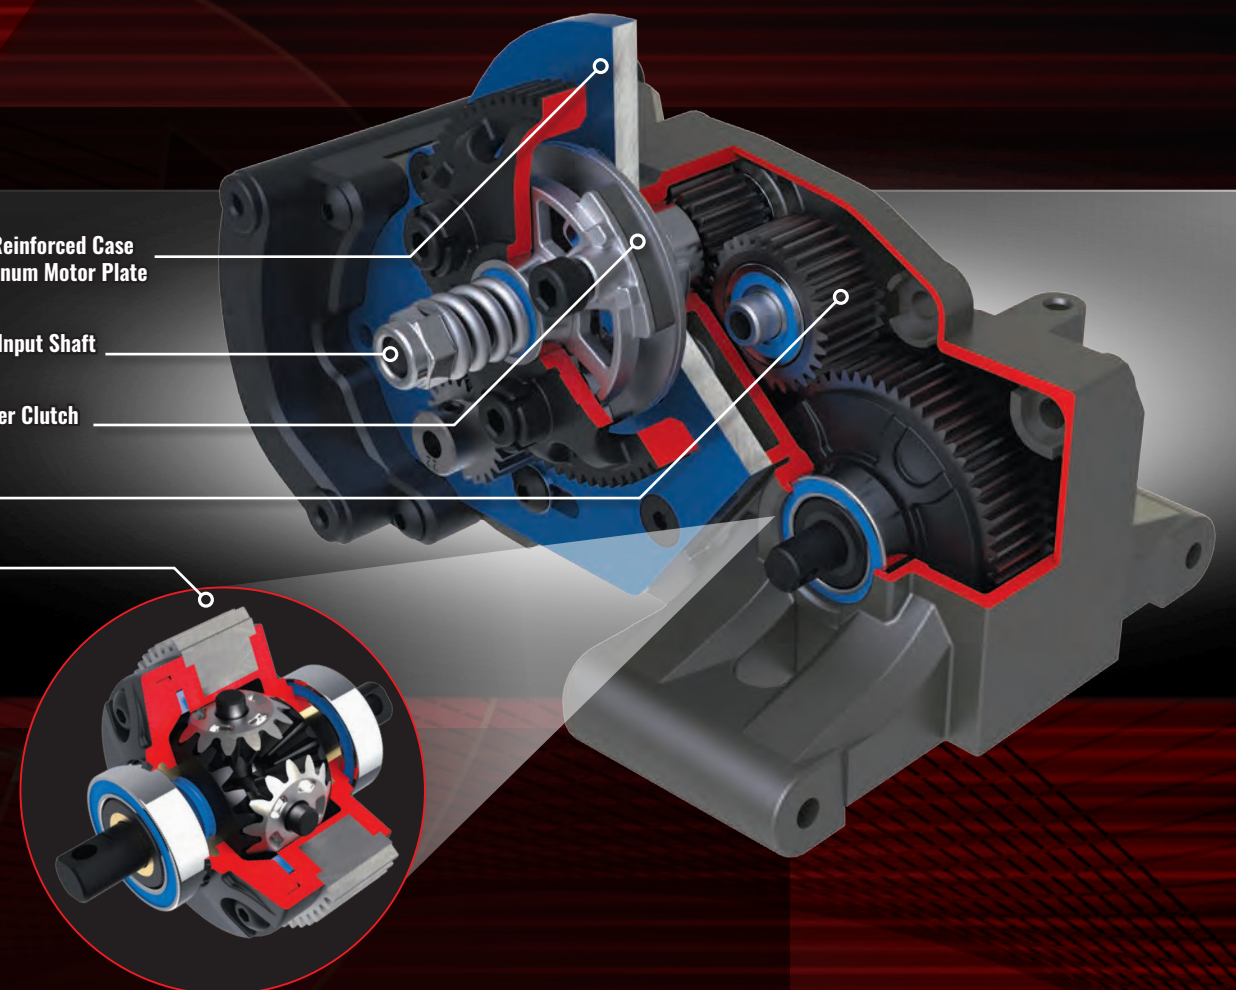

STAMPEDE® VXL

BRUSHLESS

Stampede® has always been the first name in monster truck fun, but with Velineon® brushless power on board, the ground-pounding, high-speed wheelie popping antics are completely over-the-top. The included wheelie bar keeps the altitude in check, but with this kind of power, the wheelies don't stop just because your going over 50mph. If you have your nerve, and the skill, the fun is just getting started! With a top speed of over 65mph, the Velineon® Brushless Power System is designed to let you explore the outer limits of what's possible with brushless. Tough and unbelievably fast, Stampede is the ultimate play truck that's always at hand, ready for instant R/C fun.

ALL-NEW PRO SERIES MAGNUM 272R™ TRANSMISSION

65+ mph

Precision Hex Hardware
Waterproof Receiver Box

VXL-3s™ Electronic Speed Control

Traxxas High-Current Connector
Tough, Fiber-Composite Construction

Fully Adjustable Ultra Shocks™

Full Ball Bearings

Heavy-Duty Steel Turnbuckles

Pre-Glued Talon Tires on
2.8" Black Chrome Wheels

All-New Reinforced Case
with Aluminum Motor Plate

Hardened Steel Input Shaft

Torque-Control™ Slipper Clutch

Heavy-Duty Metal Gears

Sealed Bevel-Gear Differential

**WATERPROOF
ELECTRONICS**

Velineon
EXTREME BRUSHLESS POWER SYSTEM

PRO SERIES
MAGNUM
272R

TRAXXAS®

* See end panel for details.