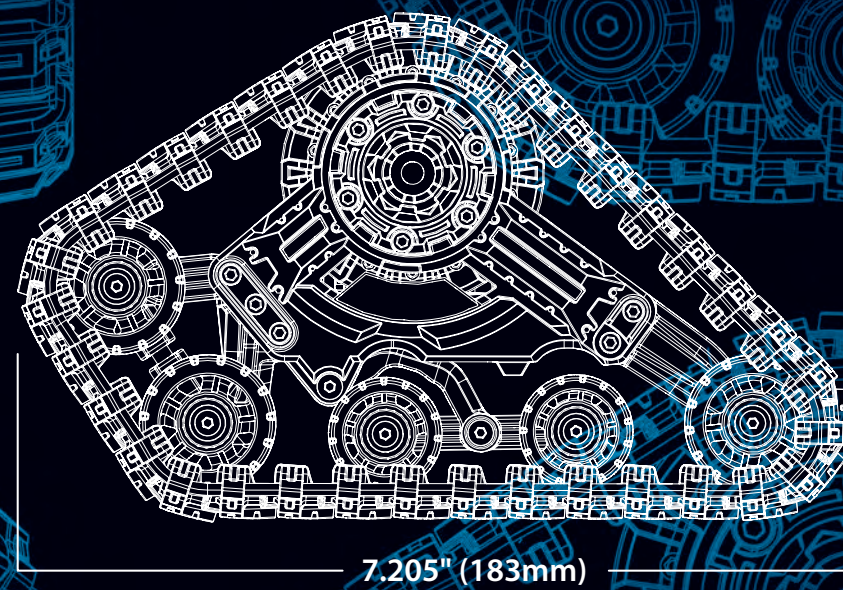

REAR TRACK DIMENSIONS