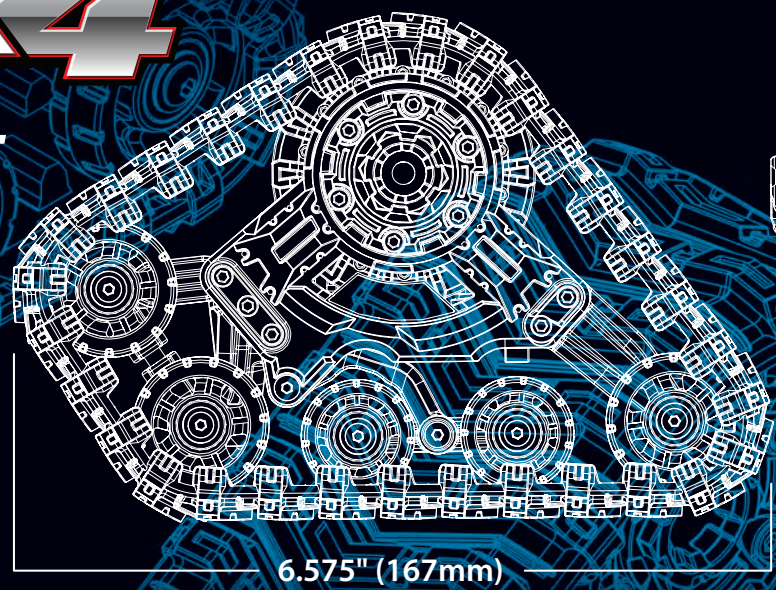

TRX4 ALL-TERRAIN TRACK SET

FRONT TRACK DIMENSIONS