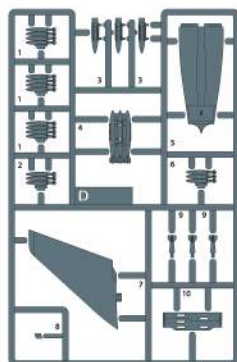

④

MANUAL 1

MANUAL 2

※ Proceed to the MANUAL 2  
MANUAL 2로 이어집니다.

ACADEMY  
HOBBY MODEL KITS

ACADEMY  
ACADEMY PLASTIC MODEL CO., LTD.  
고객상담부: 031-850-8550

※ Note the direction  
방향주의

● COMMON DATA  
공통 데이터

● USAF B-1B, 86-0129 'Black Widow', 34th BS, SEP 14, 2016, OSAN AB

● USAF B-1B, 86-0124, 9th BS, SEP 06, 2017, Fairford AB

● USAF B-1B, 86-0123, 9th BS, MAR 02, 2017

**A**

**B**

**C**

**D**  
X2

**E** X2