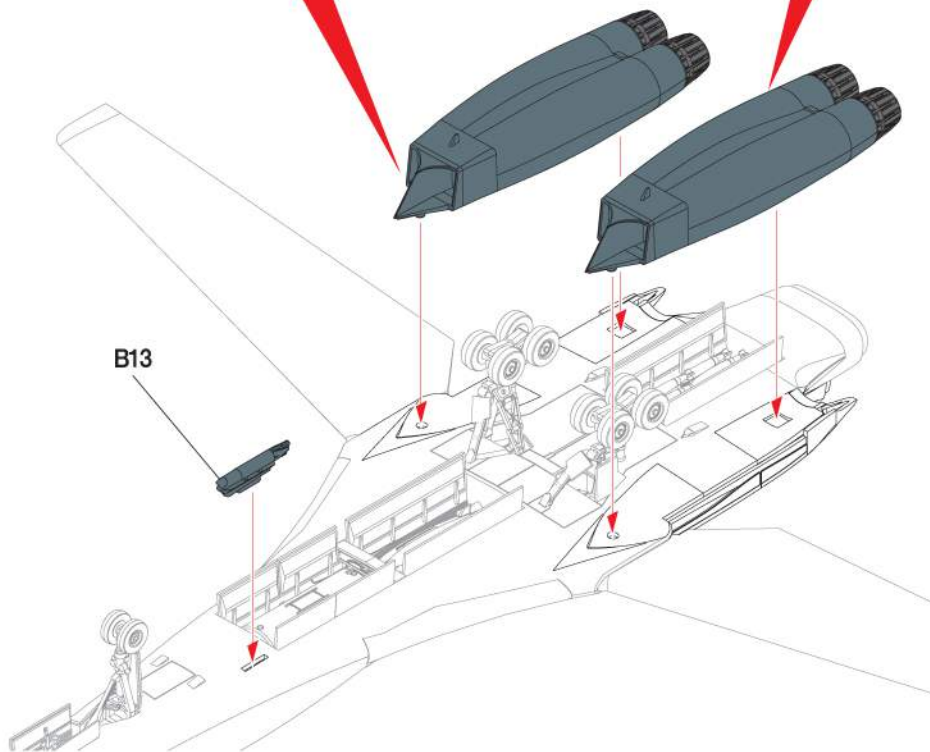

④

MANUAL 1

MANUAL 2

※ Proceed to the MANUAL 2  
MANUAL 2로 이어집니다.

ACADEMY  
HOBBY MODEL KITS

ACADEMY  
ACADEMY PLASTIC MODEL CO., LTD.  
고객상담부: 031-850-8550

※ Note the direction  
방향주의

● COMMON DATA  
공통 데이터

● USAF B-1B, 86-0129 'Black Widow', 34th BS, SEP 14, 2016, OSAN AB

● USAF B-1B, 86-0124, 9th BS, SEP 06, 2017, Fairford AB

● USAF B-1B, 86-0123, 9th BS, MAR 02, 2017

**A**

**B**

**C**

**D**  
X2

**E** X2