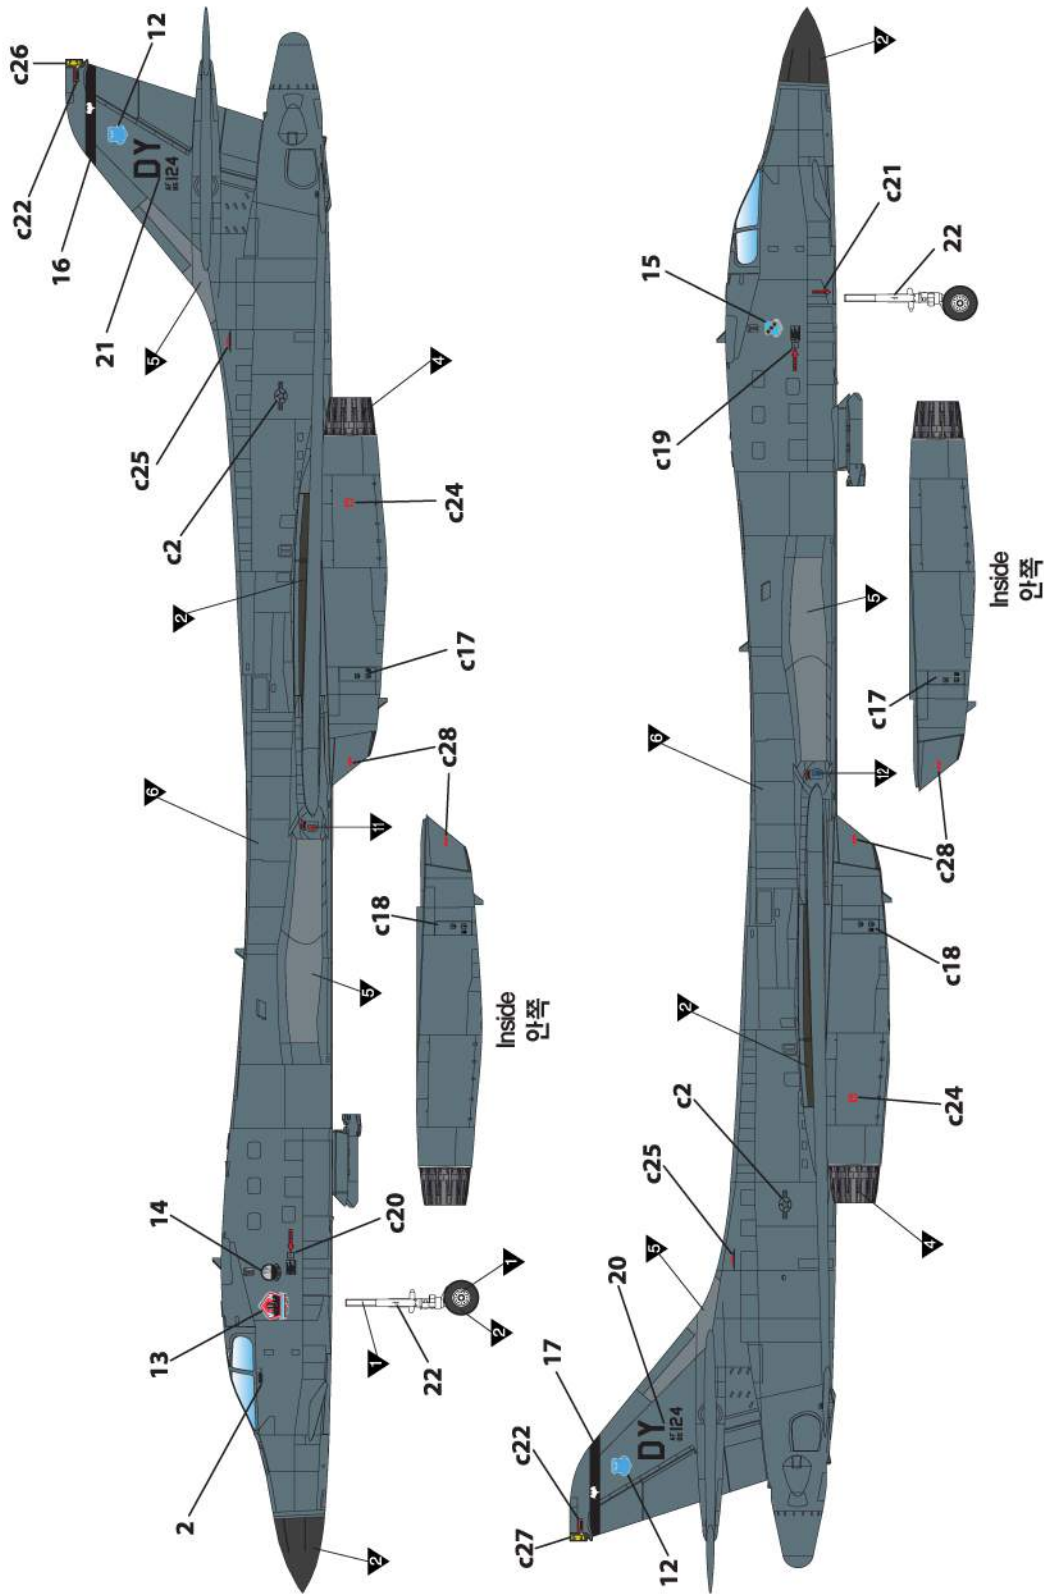

● USAF B-1B, 86-0129 'Black Widow', 34th BS, SEP 14, 2016, OSAN AB

● USAF B-1B, 86-0124, 9th BS, SEP 06, 2017, Fairford AB

● USAF B-1B, 86-0123, 9th BS, MAR 02, 2017

**A**

**B**

**C**

**D**  
X2

**E** X2