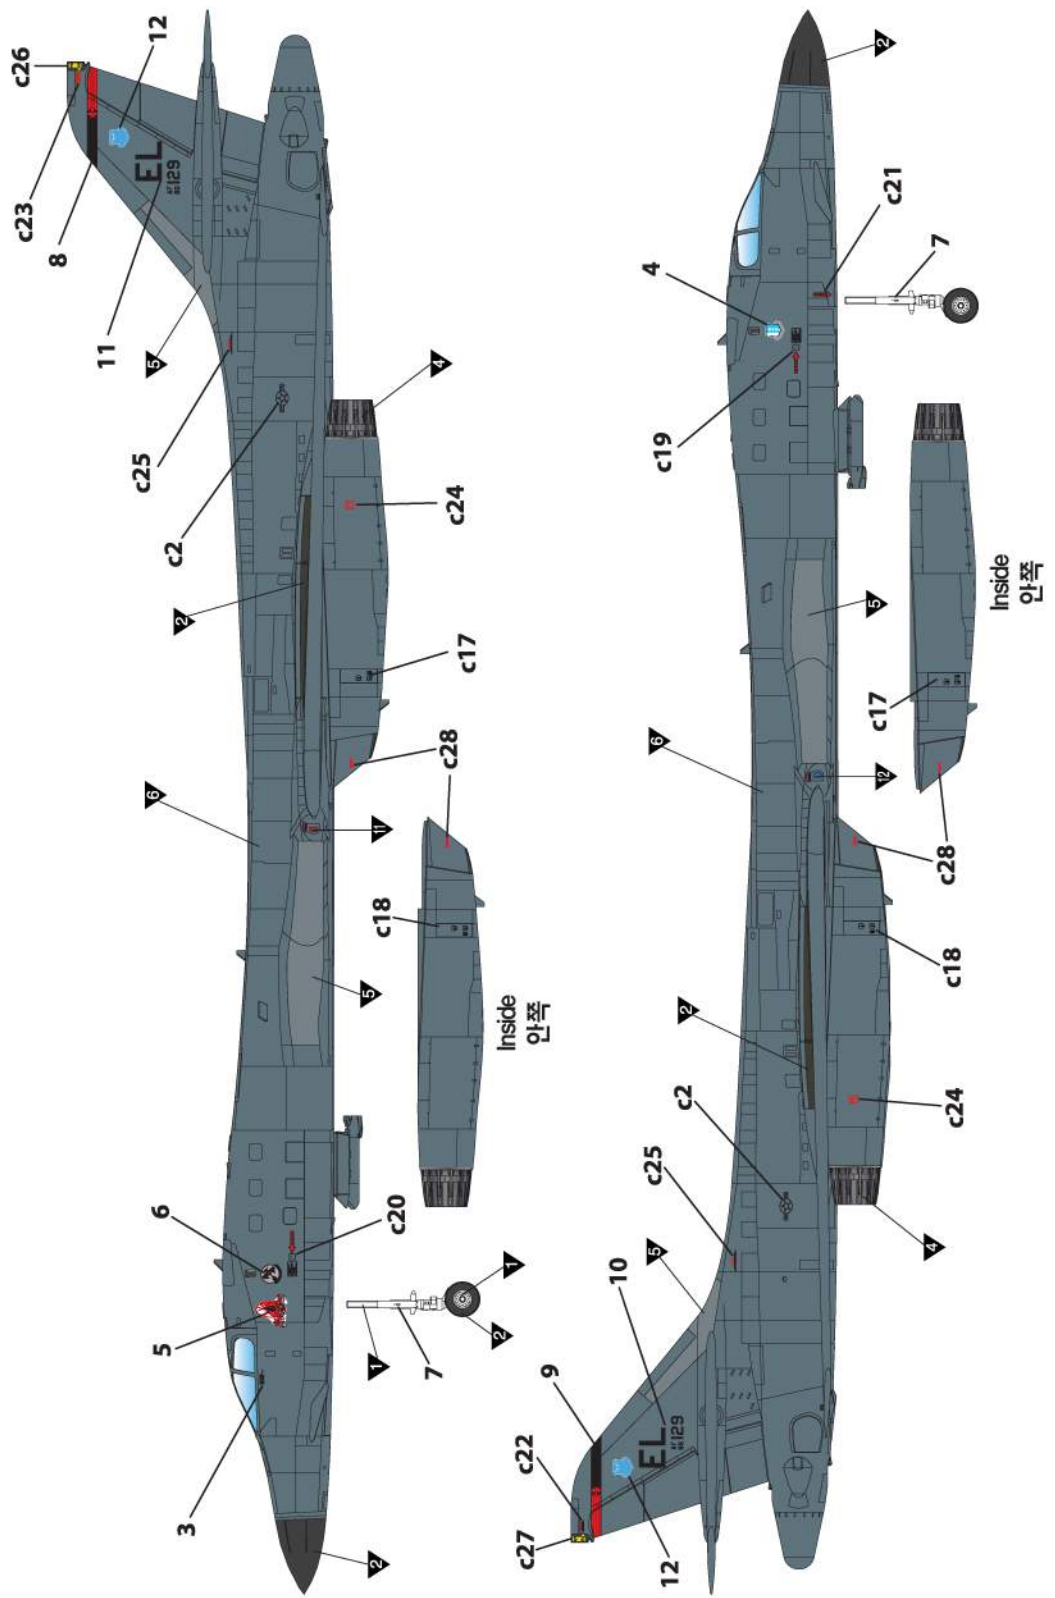

● USAF B-1B, 86-0129 'Black Widow', 34th BS, SEP 14, 2016, OSAN AB

● USAF B-1B, 86-0124, 9th BS, SEP 06, 2017, Fairford AB

● USAF B-1B, 86-0123, 9th BS, MAR 02, 2017

**A**

**B**

**C**

**D**  
X2

**E** X2