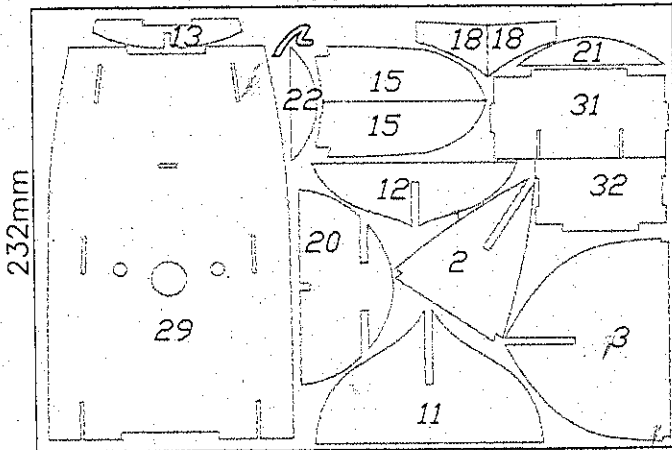

# HIGH TECH CUT

by ARTESANIA LATINA

587mm

20415-0

Tablero(plywood) 4mm

330mm

20415-1

Tablero(plywood) 4mm

41.63mm

44.72mm

20415-2

Tablero(plywood) 4mm

570mm

20415-3

Tablero(plywood) 1.5mm

520mm

20415-4

Tablero(plywood) 1.5mm

SANSON 20415