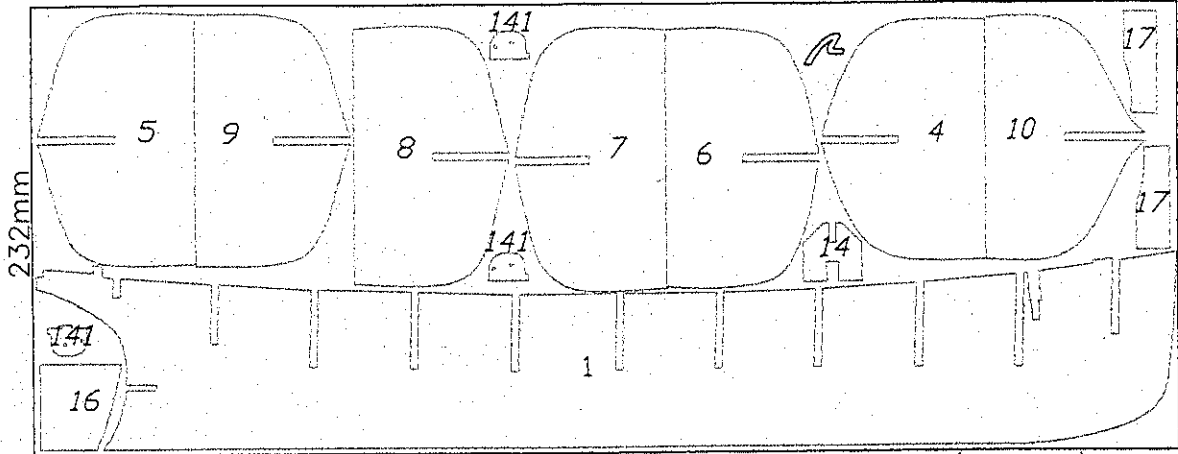

# HIGH TECH CUT

by ARTESANIA LATINA

587mm

20415-0

Tablero(plywood) 4mm

330mm

20415-1

Tablero(plywood) 4mm

41.63mm

44.72mm

20415-2

Tablero(plywood) 4mm

570mm

20415-3

Tablero(plywood) 1.5mm

520mm