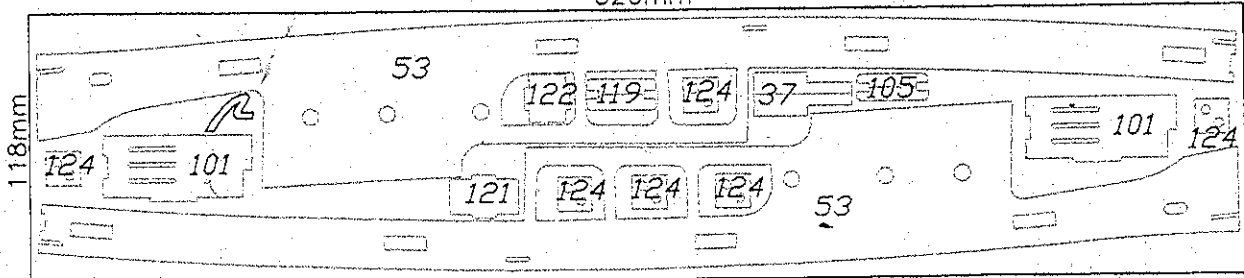

# HIGH TECH CUT

by ARTESANIA LATINA

587mm

20415-0

Tablero(plywood) 4mm

330mm

20415-1

Tablero(plywood) 4mm

41.63mm

44.72mm

20415-2

Tablero(plywood) 4mm

570mm

20415-3

Tablero(plywood) 1.5mm

520mm