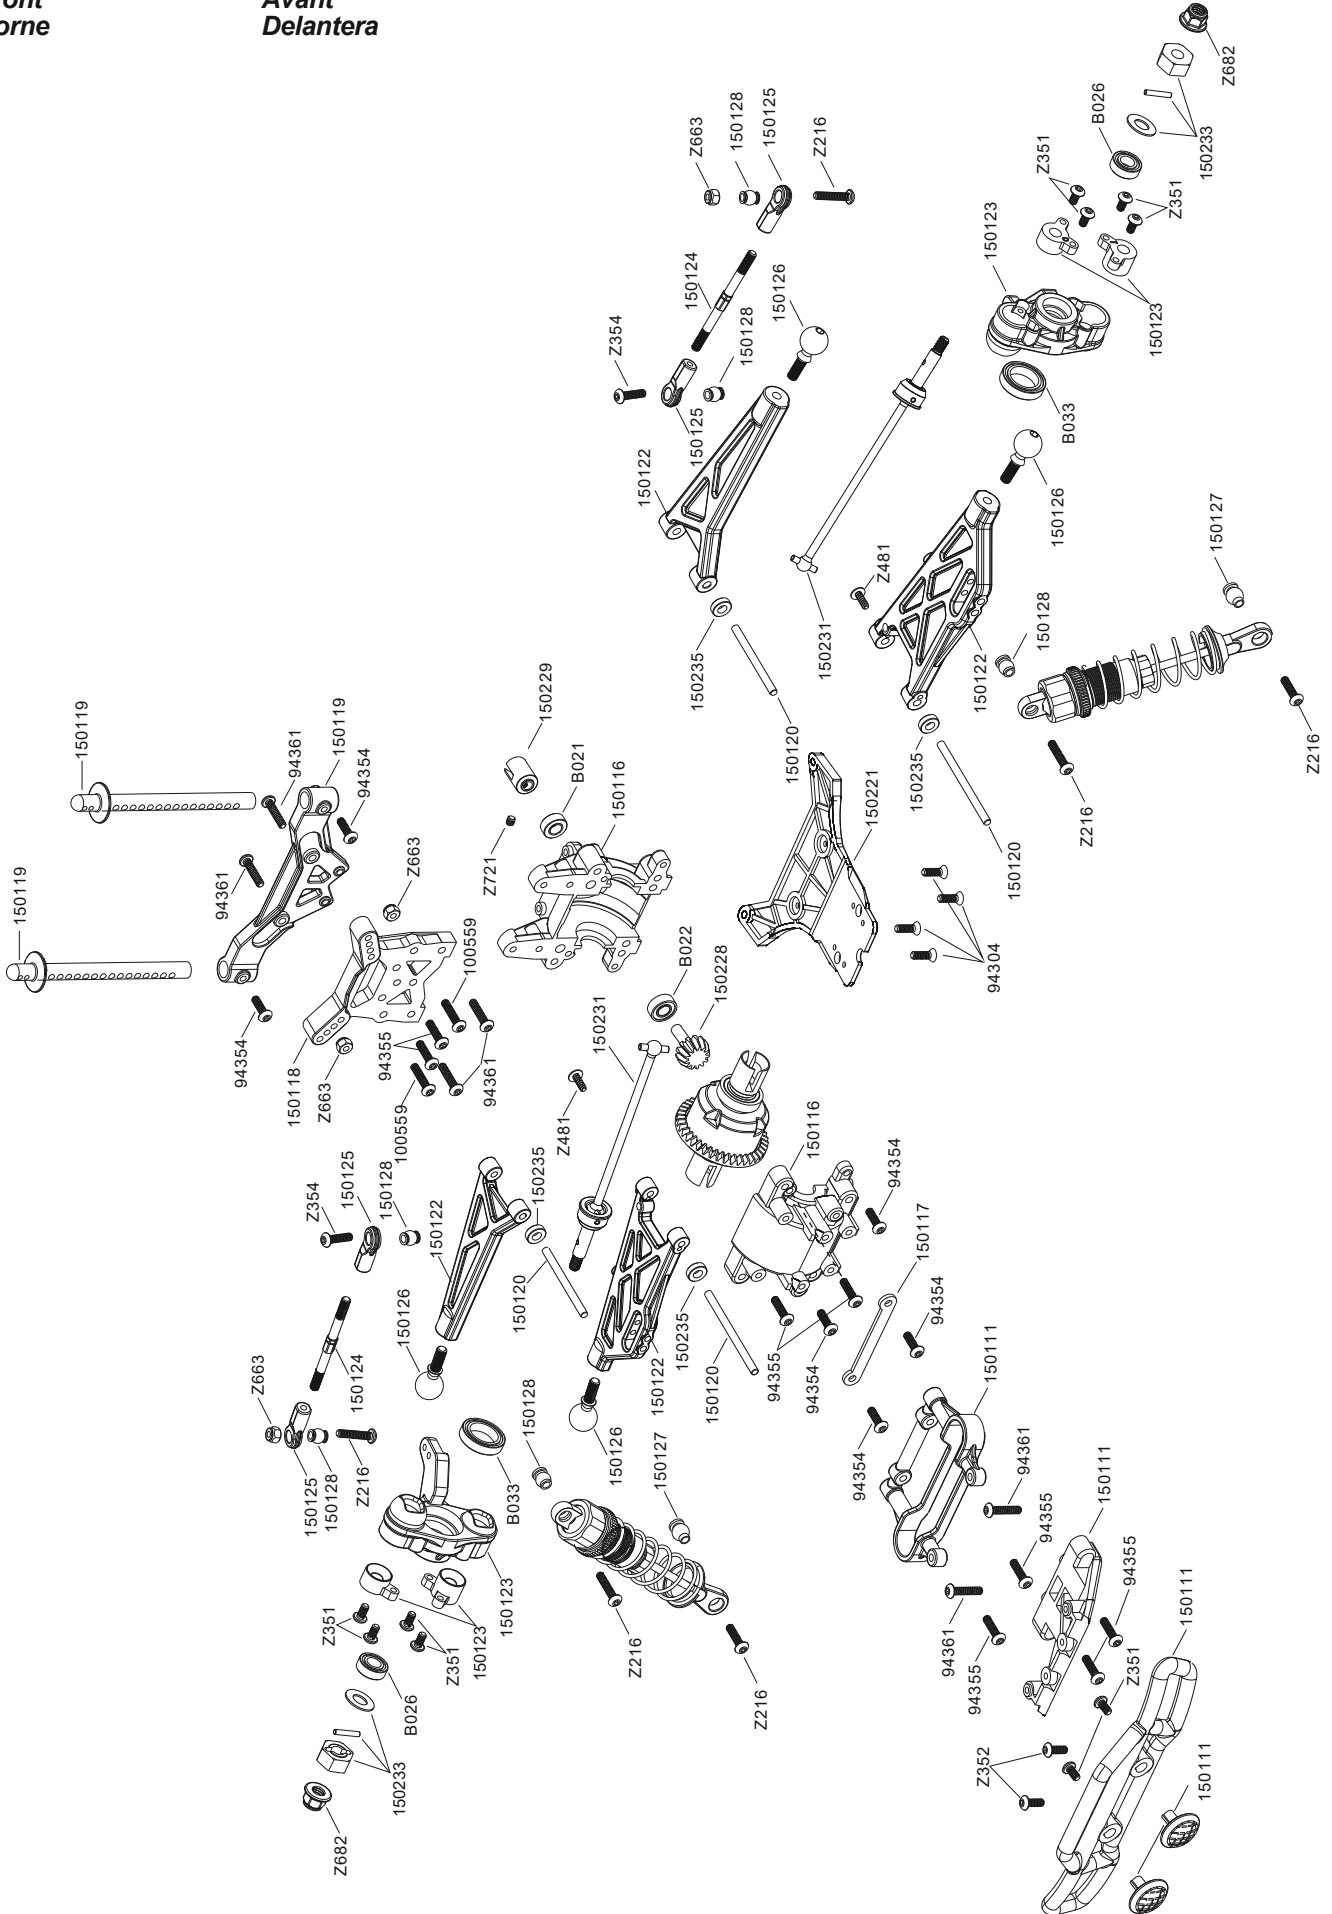

5 Exploded View Explosionszeichnung

Vue éclatée Diagrama desplegado

Front
Vorne

Avant
Delantera