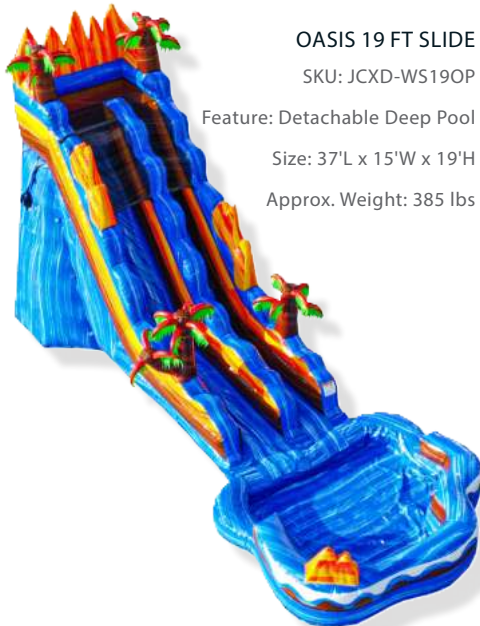

Feature: Detachable Deep Pool

Size: 28'L x 13'W x 15'H

Approx. Weight: 375 lbs

XLD SERIES

OASIS & GALAXY

OASIS 25 FT SLIDE

SKU: JCXD-WS25OP

Feature: Detachable Deep Pool

Size: 45'L x 15'W x 25'H

GALAXY 19 FT SLIDE

SKU: JCXD-WS19G

Feature: Detachable Deep Pool

Size: 37'L x 15'W x 19'H

Approx. Weight: 385 lbs

NEW!
THE BIGGEST
POOL YOU'VE
EVER SEEN. OASIS
IN THE DESERT.

OASIS 19 FT SLIDE

SKU: JCXD-WS19OP

Feature: Detachable Deep Pool

Size: 37'L x 15'W x 19'H

Approx. Weight: 385 lbs

OASIS SLIP N SLIDE

SKU: JCX-SL300P

Feature: Attached Deep Pool

Size: 30'L x 15'W x 9'H

Approx. Weight: 165 lbs

OASIS 15 FT SLIDE

SKU: JCXD-WS15OP

Feature: Detachable Deep Pool

Size: 28'L x 13'W x 15'H

Approx. Weight: 275 lbs

I'M PERFECTLY PERFECT COEECTION

IT'S JO EXCLUSIVE PATTERN