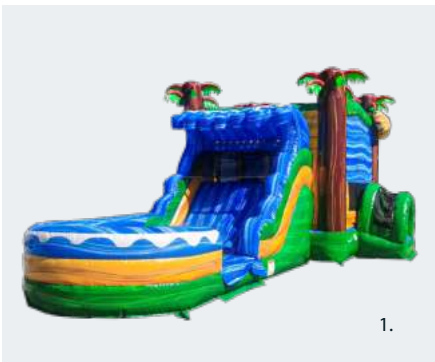

JAGUAR 19 FT SLIDE SKU: JCX-WS19J

Feature: Attached Deep Pool

Size: 37'L x 15'W x 19'H

Approx. Weight: 385 lbs

JAGUAR 15 FT SLIDE

SKU: JCX-WS15J

Feature: Attached Deep Pool

Size: 28'L x 13'W x 15'H

Approx. Weight: 275 lbs

1. NEW JAGUAR WRAPAROUND COMBO

SKU: JCX-CSW32J, Feature: Attached Inflated Pool, Size: 31'L x 13'W x 16'H, Approx. Weight: 310 lbs.

2. SPLASH 21 FT SLIDE . SKU: JCX-WS21S, Feature: