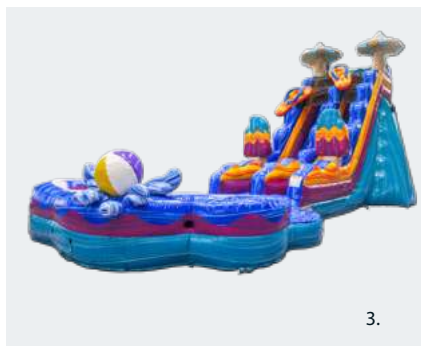

XLD SERIES

OFFSHORE ADVENTURE

Water slide with a detachable deep pool and wet dry obstacle with detachable inflated pool.

3.

4.

1. **NEW OFFSHORE ADVENTURE WET DRY DUAL LANE OBSTACLE** . SKU: JCXD-OC450A, Feature: Detachable Inflated Pool, Size: 45'L x 11'W x 17'H, Approx. Weight: 325 lbs. 2. **NEW OFFSHORE ADVENTURE 25 FT SLIDE**. SKU: JCXD-WS250A, Feature: Detachable Deep Pool, Size: 43'L x 15'W x 25'H, Approx. Weight: 485 lbs 3. **NEW OFFSHORE ADVENTURE 19 FT SLIDE** .SKU: JCXD-WS190A, Feature: Detachable Deep Pool, Size: 37'L x 15'W 19'H, Approx. Weight: 385 lbs. 4. **NEW OFFSHORE ADVENTURE 15 FT SLIDE**. SKU: JCXD-WS150A, Feature: Detachable Deep Pool, Size: 28'L x 13'W x 15'H, Approx. Weight: 275 lbs.

POOL PARTY COLLECTION

- 1. **NEW POOL PARTY WET DRY DUAL LANE OBSTACLE** . SKU: JCXD-OC45PP, Feature: Detachable Inflated Pool, Size: 45'L x 11'W x 17'H, Approx. Weight: 325 lbs.
- 2. **NEW POOL PARTY 25 FT SLIDE** . SKU: JCXD-WS25PP, Feature: Detachable Deep Pool, Size: 43'L x 15'W x 25'H, Approx. Weight: 485 lbs
- 3. **NEW POOL PARTY 19 FT SLIDE** . SKU: JCXD-WS19PP, Feature: Detachable Deep Pool, Size: 37'L x 15'W 19'H, Approx. Weight: 385 lbs.
- 4. **NEW POOL PARTY 15 FT SLIDE**. SKU: JCXD-WS15PP, Feature: Detachable Deep Pool, Size: 28'L x 13'W x 15'H, Approx. Weight: 275 lbs.
- 5. **NEW POOL PARTY SLIP N SLIDE**. SKU: JCX-SL30PP, Feature: Attached Inflated Pool, Size: 30'L x 6'W x 9'H, Approx. Weight: 130 lbs.

THE POOL PARTY SLIDE COMES WITH A CLASSIC
DETACHABLE DEEP POOL.

Optional Giant Deep Pool

Pool Party
Essential

DETAGHABLE DEEP POOL

XLD Series

NEW BEACH CAMPER 25 FT SLIDE

SKU: JCXD-WS25BC Feature: Detachable Deep Pool