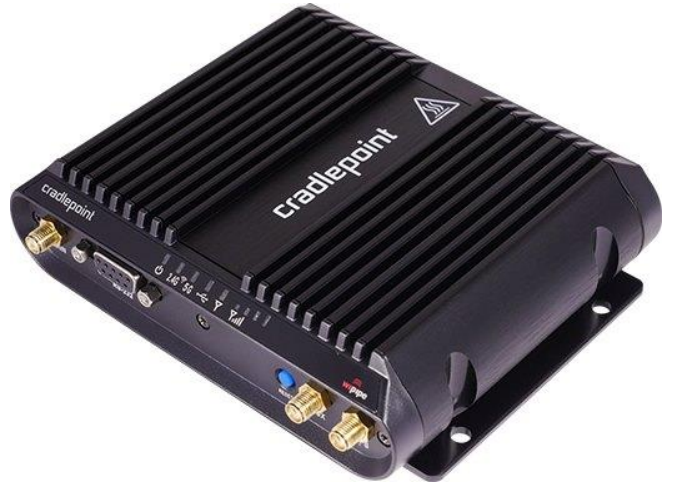

SNC300

Solar Network Camera

SELS
SMART ERA LIGHTING SYSTEMS

COMMUNICATION EQUIPMENT DETAILS

SELS' leverages the IoT networking solutions to deliver secure, high-performance communications using 4G LTE from a variety of wireless service providers, depending on geographic location. As the industry leader in cloud-delivered 4G LTE network solutions for business, service providers, and government organizations, Our system provides unparalleled security and reliability to SELS' wireless video surveillance systems. Pairing SELS' off-grid solar technology with our partners' services, we deliver unmatched performance to systems that were once impossible.

Embedded 150/50 Mbps* Category 4 LTE modem
Dual-SIM with Auto-Carrier Switching
Semi-ruggedized for industrial applications
Supports Router SDK & NCM API
Dual-modem support with COR Extensibility Dock
Sleep Mode / Ignition Sensing
Passive GPS

Certified on public safety networks worldwide

For ordering or questions please contact SELS USA at 704-495-3535 or CustomerService@SELSLED.com
4747 Kester Mill Rd, Winston-Salem, NC 27103