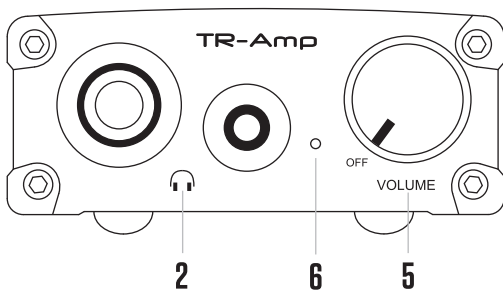

**EarMen**

**TR-Amp**

# TR-Amp

Portable DAC, Pre Amp, Headphone Amplifier

<b>1. INPUT:</b>	DATA / Connect the USB C from the host (PC, iPad/iPhone, Android) CHRG / Power Supply (Charge and play simultaneously)	
<b>2. OUTPUT:</b>	Parallel 6.3 mm Stereo / 3.5 mm Stereo	
<b>3. PRE Line out:</b>	RCA 2V rms	
<b>4. Outout Control:</b>	Direct (DAC) / Pre Out	
<b>5. ON/OFF &amp; Volume Control</b>		
<b>6. LED Indicator</b>	White	Device is ON
	Green	Connected / PCM
	Magenta	MQA
	Cyan	DSD
	Red (flashing)	Battery is < 20%
	Blue (flashing)	Charging
<b>DAC:</b>	ESS Sabre 9038 which support DSD,DXD,PCM,MQA	
<b>USB Decoder:</b>	XMOS	
<b>POWER</b>	16 Ω	>2.5V/400mW
	32 Ω	>3.4V/350mW
<b>Dynamic Range:</b>	> 107 dB	
<b>Frequency Range:</b>	10 hZ – 50 kHz	
<b>THD+N (2.7V, 32R)</b>	<0.005%	
<b>SNR</b>	>114dB	
<b>Audio Formats:</b>		
<b>DSD</b>	DSD 128 Native / DSD 256 (DoP)	
<b>DXD</b>	384/352.8 kHz	
<b>PCM</b>	Up to 384 kHz	
<b>MQA Rendering</b>	Up to 384 kHz	
	Visit <a href="http://mqa.co.uk">mqa.co.uk</a> for more information.	
<b>Line out</b>		
	<b>Direct</b>	<b>PreOut</b>
<b>Output</b>	2.1V	3.4V
<b>THD+N</b>	<0.005%	<0.007% (2.8V)
<b>SNR</b>	>114dB	>114dB
<b>Dinamic range</b>	>107dB	>107dB
<b>Chanel separation</b>	>107dB (1kHz)	>103dB (1kHz)
<b>Battery:</b>	3700 mAh / Up to 10 Hrs	
<b>Dimension L x H x W</b>	129x66x30 mm / 5.08"x2.6"x1.18"	
<b>Weight</b>	240 gr / 0.53 lbs	
<b>Note</b>	During charging use 5V, min 2A adapter	
<b>Warranty</b>	2 year limited warranty	
<b>Help&amp;Support</b>	Read our FAQ at <a href="http://earmen.com">earmen.com</a>	