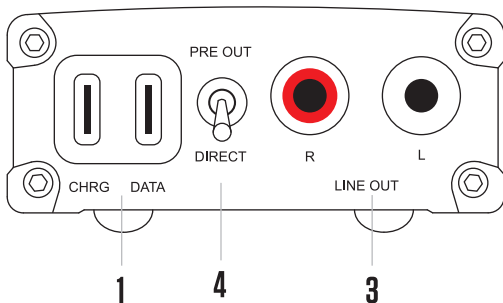

**EarMen**

**TR-Amp**

# TR-Amp

Portable DAC, Pre Amp, Headphone Amplifier

<b>1. INPUT:</b>	DATA / Connect the USB C from the host (PC, iPad/iPhone, Android) CHRG / Power Supply (Charge and play simultaneously)	
<b>2. OUTPUT:</b>	Parallel 6.3 mm Stereo / 3.5 mm Stereo	
<b>3. PRE Line out:</b>	RCA 2V rms	
<b>4. Outout Control:</b>	Direct (DAC) / Pre Out	
<b>5. ON/OFF &amp; Volume Control</b>		
<b>6. LED Indicator</b>	White	Device is ON
	Green	Connected / PCM
	Magenta	MQA
	Cyan	DSD
	Red (flashing)	Battery is < 20%
	Blue (flashing)	Charging
<b>DAC:</b>	ESS Sabre 9038 which support DSD,DXD,PCM,MQA	
<b>USB Decoder:</b>	XMOS	
<b>POWER</b>	16 Ω	>2.5V/400mW
	32 Ω	>3.4V/350mW
<b>Dynamic Range:</b>	> 107 dB	
<b>Frequency Range:</b>	10 hZ – 50 kHz	
<b>THD+N (2.7V, 32R)</b>	<0.005%	
<b>SNR</b>	>114dB	
<b>Audio Formats:</b>		
<b>DSD</b>	DSD 128 Native / DSD 256 (DoP)	
<b>DXD</b>	384/352.8 kHz	
<b>PCM</b>	Up to 384 kHz	
<b>MQA Rendering</b>	Up to 384 kHz	
	Visit <a href="http://mqa.co.uk">mqa.co.uk</a> for more information.	
<b>Line out</b>		
	<b>Direct</b>	<b>PreOut</b>
<b>Output</b>	2.1V	3.4V
<b>THD+N</b>	<0.005%	<0.007% (2.8V)
<b>SNR</b>	>114dB	>114dB
<b>Dinamic range</b>	>107dB	>107dB
<b>Chanel separation</b>	>107dB (1kHz)	>103dB (1kHz)
<b>Battery:</b>	3700 mAh / Up to 10 Hrs	
<b>Dimension L x H x W</b>	129x66x30 mm / 5.08"x2.6"x1.18"	
<b>Weight</b>	240 gr / 0.53 lbs	
<b>Note</b>	During charging use 5V, min 2A adapter	
<b>Warranty</b>	2 year limited warranty	
<b>Help&amp;Support</b>	Read our FAQ at <a href="http://earmen.com">earmen.com</a>	