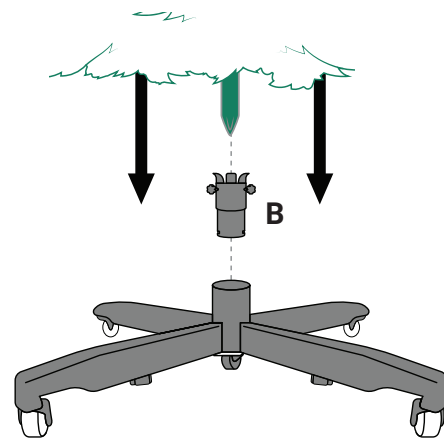

TREEKEEPER™

WWW.TREEKEEPERBAGS.COM

For assistance with assembly or installation, parts and customer service:
www.TreeKeeperBags.com/Help | Support@VillageLighting.com

UNIVERSAL ROLLING STAND

MODEL #: TK-10828 | PATENT PENDING

PARTS :

*comes preassembled

IMPORTANT, RETAIN FOR FUTURE REFERENCE:
READ CAREFULLY

Intended for indoor use

ALL SIZES FLAT BOTTOM, OR LESS THAN 1.25" DIAMETER POLE

1.5" - 2.12" DIAMETER POINTED POLE

1.25" - 1.5" DIAMETER POINTED POLE