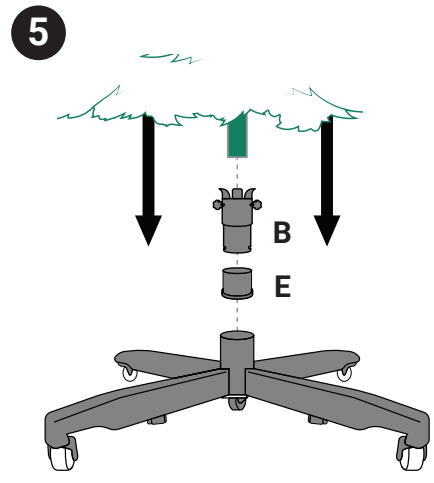

TREEKEEPER™

WWW.TREEKEEPERBAGS.COM

For assistance with assembly or installation, parts and customer service:
www.TreeKeeperBags.com/Help | Support@VillageLighting.com

UNIVERSAL ROLLING STAND

MODEL #: TK-10828 | PATENT PENDING

PARTS :

*comes preassembled

IMPORTANT, RETAIN FOR FUTURE REFERENCE:
READ CAREFULLY

Intended for indoor use

ALL SIZES FLAT BOTTOM, OR LESS THAN 1.25" DIAMETER POLE

1.5" - 2.12" DIAMETER POINTED POLE

1.25" - 1.5" DIAMETER POINTED POLE