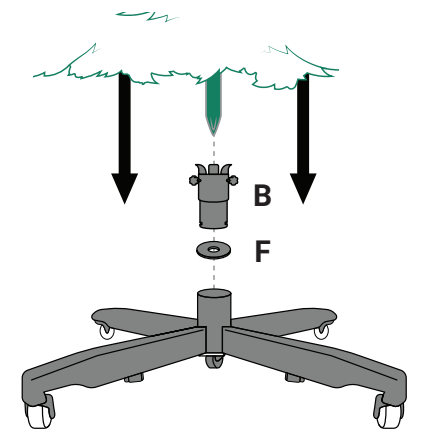

TREEKEEPER™

WWW.TREEKEEPERBAGS.COM

For assistance with assembly or installation, parts and customer service:
www.TreeKeeperBags.com/Help | Support@VillageLighting.com

UNIVERSAL ROLLING STAND

MODEL #: TK-10828 | PATENT PENDING

PARTS :

*comes preassembled

IMPORTANT, RETAIN FOR FUTURE REFERENCE:
READ CAREFULLY

Intended for indoor use

ALL SIZES FLAT BOTTOM, OR LESS THAN 1.25" DIAMETER POLE

1.5" - 2.12" DIAMETER POINTED POLE

1.25" - 1.5" DIAMETER POINTED POLE