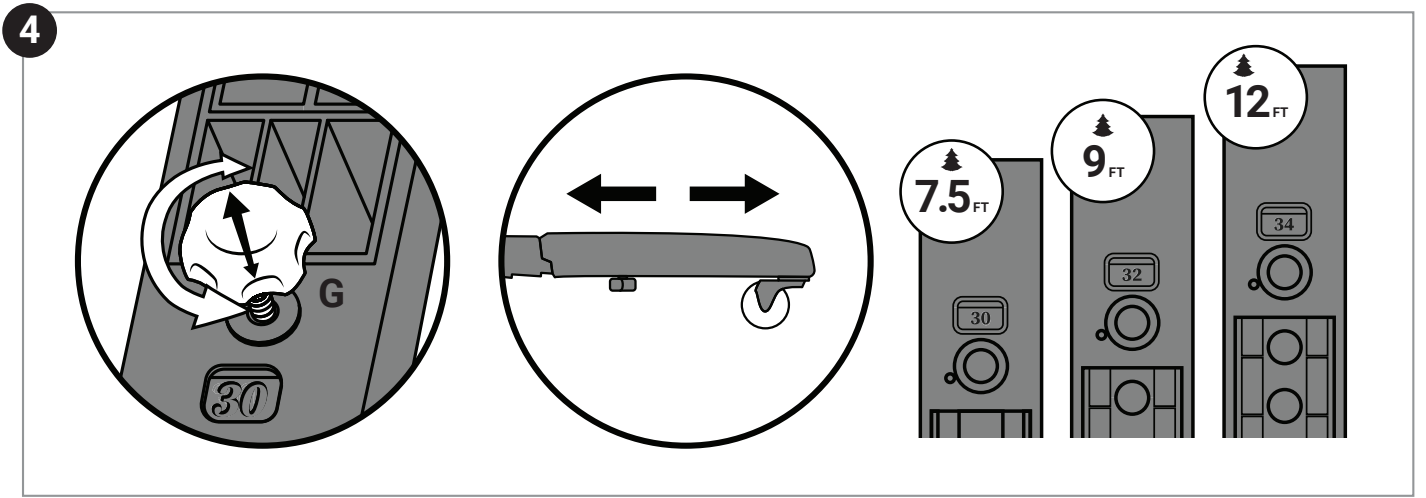

PARTS :

*comes preassembled

IMPORTANT, RETAIN FOR FUTURE REFERENCE:
READ CAREFULLY

Intended for indoor use

ALL SIZES FLAT BOTTOM, OR LESS THAN 1.25" DIAMETER POLE

1.5" - 2.12" DIAMETER POINTED POLE

1.25" - 1.5" DIAMETER POINTED POLE