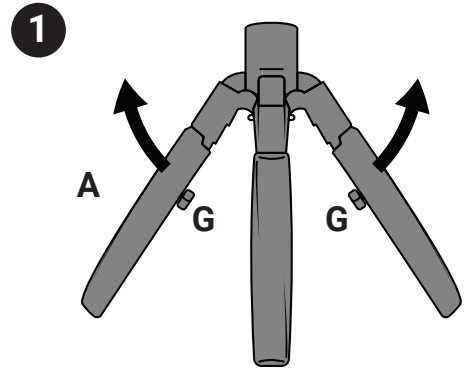

TREEKEEPER™

WWW.TREEKEEPERBAGS.COM

For assistance with assembly or installation, parts and customer service:
www.TreeKeeperBags.com/Help | Support@VillageLighting.com

UNIVERSAL ROLLING STAND

MODEL #: TK-10828 | PATENT PENDING

PARTS :

*comes preassembled

IMPORTANT, RETAIN FOR FUTURE REFERENCE:
READ CAREFULLY

Intended for indoor use

ALL SIZES FLAT BOTTOM, OR LESS THAN 1.25" DIAMETER POLE

1.5" - 2.12" DIAMETER POINTED POLE

1.25" - 1.5" DIAMETER POINTED POLE