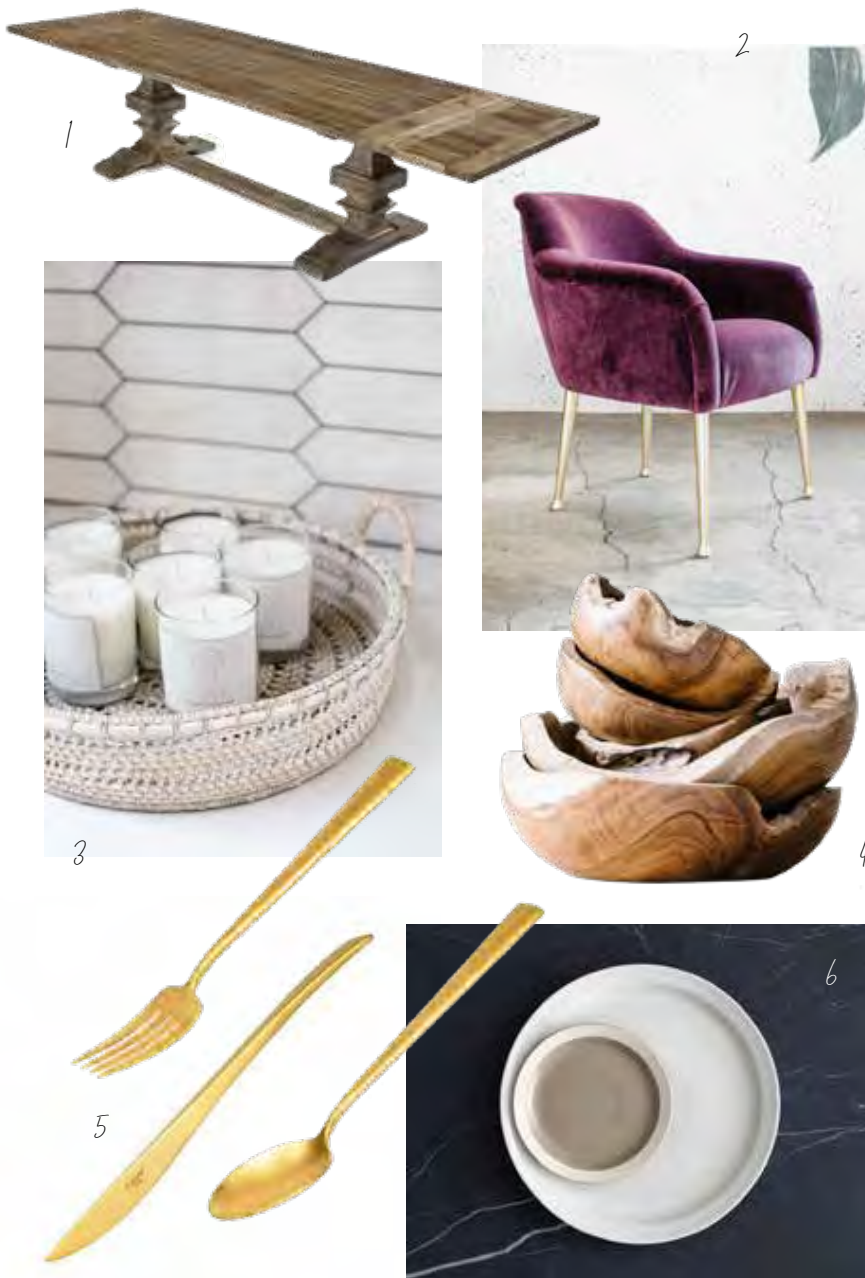

Whether you plan on hosting, or you just want to make your home a little cozier, there are many transitional decorating options you can use as the seasons change; you just have to know the right places to look. We asked local eco-chic furniture company TREE to make some suggestions to take the stress out of decorating and create an inviting look for your home and your guests.

Every great host knows the details are what bring your entire event together. From the home scent upon entry to your table settings, your ideal seasonal look and hosting experience can be accomplished with minimal stress and maximum enjoyment.

Call 833.855.8733 or email hello@tree.co for your consultation.

1. Extendable dining table, $2,685 2. Purple upholstered chair, $2,118 3. Call TREE for price 4. Call TREE for price 5. Call TREE for price 6. Call TREE for price