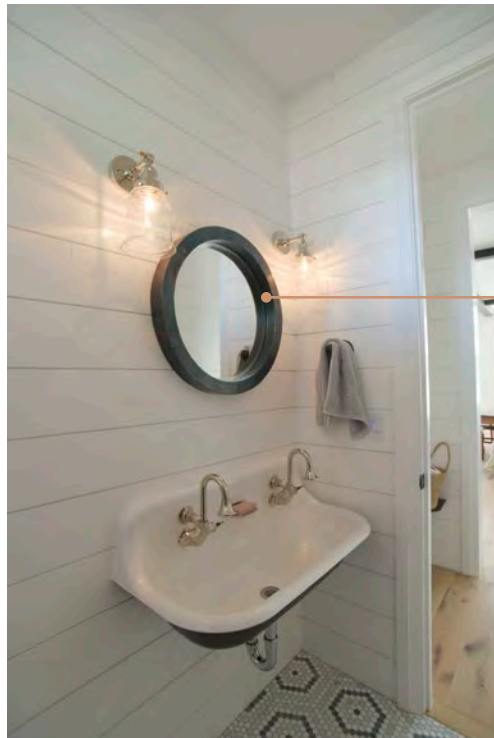

SPLASHES OF COLOR

Interior Walls
Master Painter Pearl
in 7015 Repose Gray

Interior Ceilings
Master Painter
Flat in 7757 High
Reflective White

**Exterior Laundry
Room Door**
Unique II Low Gloss
in SW6757 Tame Teal

Interior Millwork
Unique II Low
Gloss in 7757 High
Reflective White

All Rodda paint was color-matched and provided by [Martinson Painting.](http://martinsonpainting.com)
martinsonpainting.com

Round windows by Milgard Windows & Doors add a touch of whimsy to this modern farmhouse.
milgard.com

Mirror from Pottery Barn.
potterybarn.com. Wall-mounted basin and faucet by Kohler from Keller Supply Co.
kellersupply.com. Marble Hex Artistic Tile in "Hexagon Gray/Bianco Carrara" from [Dwellings.](http://Dwellings. design)
dwellings.design. Bench and hanger by Wane+Fritch.
waneandfritch.com