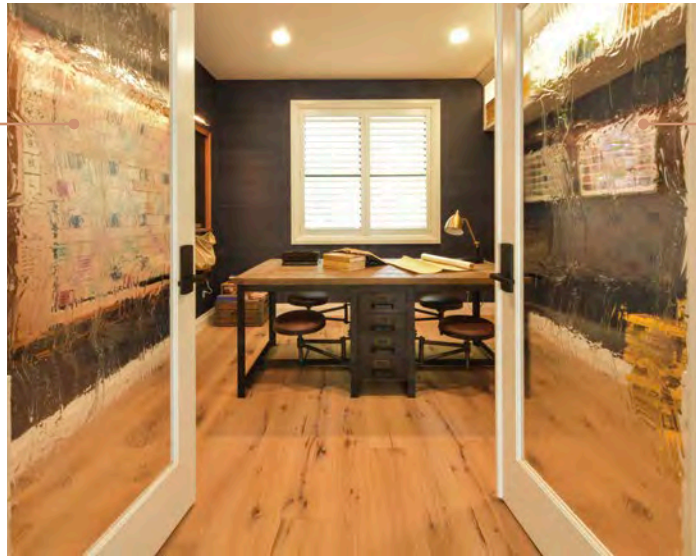

The homeowner's Starbucks gift card collection was framed and mounted on the wall as custom art.

Window treatments by Window-ology. window-ology.net