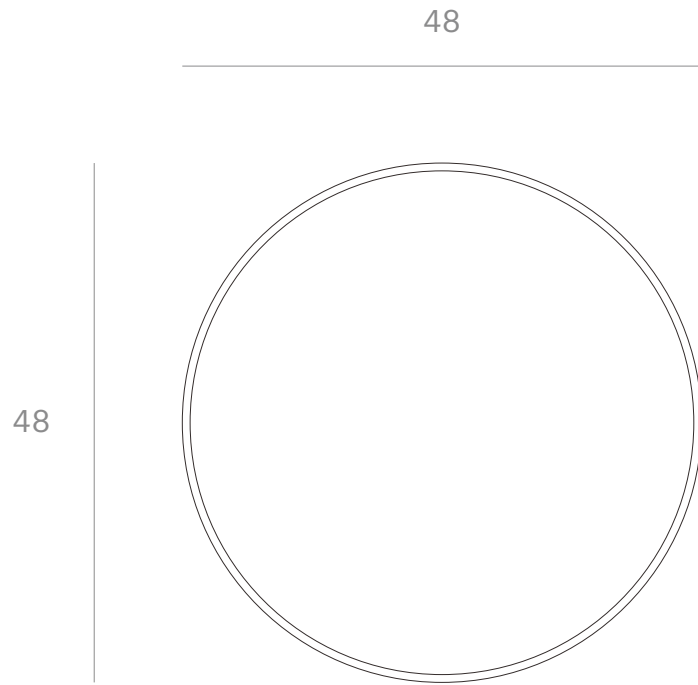

Round tray small - Dimension (cm)

Round tray small - Dimension (inches)