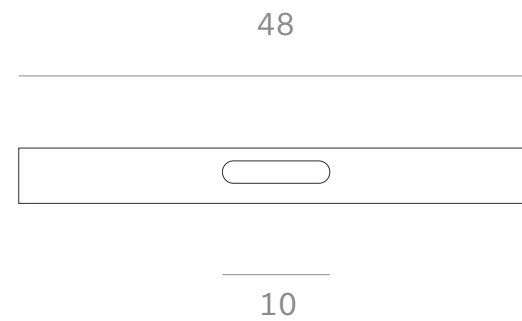

Round tray small - Dimension (cm)

Round tray small - Dimension (inches)