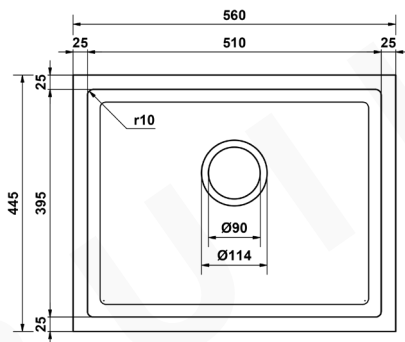

DONALD

DESCRIPTION

Brand: Alma
 Name: Donald 560x445 White Granite Square Single Bowl Sink
 Model: SGQSSW04
 Type: Single Bowl Sink
 Capacity: 45L

SPECIFICATIONS

Sink size: 560 x 445mm
 Bowl size: 510 x 395mm
 Depth: 225mm
 Material: Granite
 Thickness: 10mm
 Finish: Matte White
 Internal corner: R10

MODEL & AVAILABLE COLOUR OPTIONS

- SGQSSB04 Donald 560x445 Black Granite Square Single Bowl Sink
- SGQSSW04 Donald 560x445 White Granite Square Single Bowl