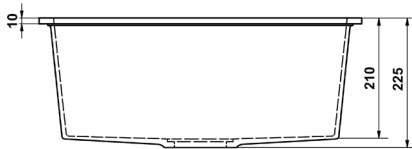

DONALD

DESCRIPTION

Brand: Alma
 Name: Donald 560x445 White Granite Square Single Bowl Sink
 Model: SGQSSW04
 Type: Single Bowl Sink
 Capacity: 45L

SPECIFICATIONS

Sink size: 560 x 445mm
 Bowl size: 510 x 395mm
 Depth: 225mm
 Material: Granite
 Thickness: 10mm
 Finish: Matte White
 Internal corner: R10

MODEL & AVAILABLE COLOUR OPTIONS

- SGQSSB04 Donald 560x445 Black Granite Square Single Bowl Sink
- SGQSSW04 Donald 560x445 White Granite Square Single Bowl