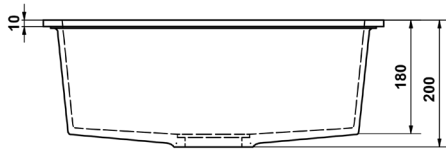

KENNETH

DESCRIPTION

Brand: Alma
 Name: Kenneth 540x430 White Granite Square Single Bowl Sink
 Model: SGQSSW03
 Type: Double Bowl Sink
 Capacity: 35.5L

SPECIFICATIONS

Sink size: 540 x 430mm
 Bowl size: 480 x 370mm
 Depth: 200mm
 Material: Granite
 Thickness: 10mm
 Finish: Matte White
 Internal corner: R10

MODEL & AVAILABLE COLOUR OPTIONS

- SGQSSB03 Kenneth 540x430 Black Granite Square Single Bowl Sink
- SGQSSW03 Kenneth 540x430 White Granite Square Single Bowl Sink