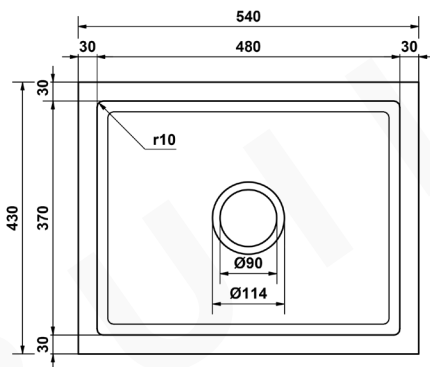

KENNETH

DESCRIPTION

Brand: Alma
 Name: Kenneth 540x430 White Granite Square Single Bowl Sink
 Model: SGQSSW03
 Type: Double Bowl Sink
 Capacity: 35.5L

SPECIFICATIONS

Sink size: 540 x 430mm
 Bowl size: 480 x 370mm
 Depth: 200mm
 Material: Granite
 Thickness: 10mm
 Finish: Matte White
 Internal corner: R10

MODEL & AVAILABLE COLOUR OPTIONS

- SGQSSB03 Kenneth 540x430 Black Granite Square Single Bowl Sink
- SGQSSW03 Kenneth 540x430 White Granite Square Single Bowl Sink