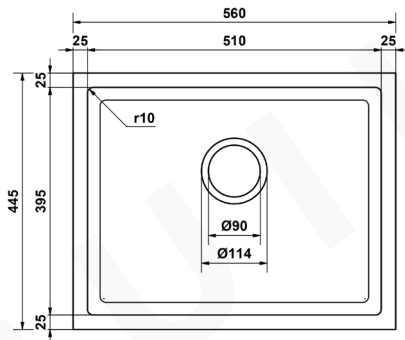

DONALD

DESCRIPTION

Brand: Alma
 Name: Donald 560x445 Black Granite Square Single Bowl Sink
 Model: SGQSSB04
 Type: Single Bowl Sink
 Capacity: 45L

SPECIFICATIONS

Sink size: 560 x 445mm
 Bowl size: 510 x 395mm
 Depth: 225mm
 Material: Granite
 Thickness: 10mm
 Finish: Matte Black
 Internal corner: R10

MODEL & AVAILABLE COLOUR OPTIONS

- SGQSSB04 Donald 560x445 Black Granite Square Single Bowl Sink
- SGQSSW04 Donald 560x445 White Granite Square Single Bowl