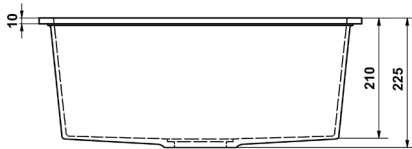

DONALD

DESCRIPTION

Brand: Alma
 Name: Donald 560x445 Black Granite Square Single Bowl Sink
 Model: SGQSSB04
 Type: Single Bowl Sink
 Capacity: 45L

SPECIFICATIONS

Sink size: 560 x 445mm
 Bowl size: 510 x 395mm
 Depth: 225mm
 Material: Granite
 Thickness: 10mm
 Finish: Matte Black
 Internal corner: R10

MODEL & AVAILABLE COLOUR OPTIONS

- SGQSSB04 Donald 560x445 Black Granite Square Single Bowl Sink
- SGQSSW04 Donald 560x445 White Granite Square Single Bowl