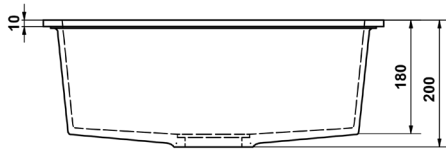

KENNETH

DESCRIPTION

Brand: Alma
 Name: Kenneth 540x430 Black Granite Square Single Bowl Sink
 Model: SGQSSB03
 Type: Double Bowl Sink
 Capacity: 35.5L

SPECIFICATIONS

Sink size: 540 x 430mm
 Bowl size: 480 x 370mm
 Depth: 200mm
 Material: Granite
 Thickness: 10mm
 Finish: Matte Black
 Internal corner: R10

MODEL & AVAILABLE COLOUR OPTIONS

- SGQSSB03 Kenneth 540x430 Black Granite Square Single Bowl Sink
- SGQSSW03 Kenneth 540x430 White Granite Square Single Bowl Sink