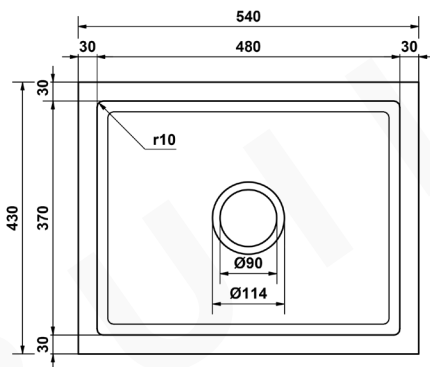

KENNETH

DESCRIPTION

Brand: Alma
 Name: Kenneth 540x430 Black Granite Square Single Bowl Sink
 Model: SGQSSB03
 Type: Double Bowl Sink
 Capacity: 35.5L

SPECIFICATIONS

Sink size: 540 x 430mm
 Bowl size: 480 x 370mm
 Depth: 200mm
 Material: Granite
 Thickness: 10mm
 Finish: Matte Black
 Internal corner: R10

MODEL & AVAILABLE COLOUR OPTIONS

- SGQSSB03 Kenneth 540x430 Black Granite Square Single Bowl Sink
- SGQSSW03 Kenneth 540x430 White Granite Square Single Bowl Sink