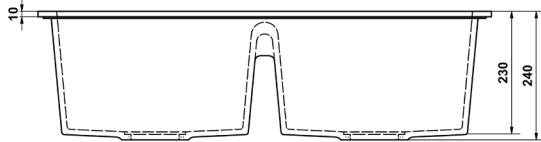

**KEITH**

**DESCRIPTION**

Brand: Alma  
 Name: Keith 848x467 White Granite Square Double Bowl Sink  
 Model: SGQSDW13  
 Type: Double Bowl Sink  
 Capacity: 69L

**SPECIFICATIONS**

Sink size: 848 x 467mm  
 Bowl size 1: 364 x 397mm  
 Bowl size 2: 364 x 397mm  
 Depth: 240mm  
 Material: Granite  
 Thickness: 10mm  
 Finish: Matte White  
 Internal corner: R10

**INSTALLATION OPTIONS**

- Under-mount / flush-mount / top-mount

**INCLUSIONS**

- Undermount clips
- Diamond drill bit
- 90mm strainer waste and plug to each drain

**WARRANTY**

- 25 years manufacturer's warranty
- Fit for Australian Standards and UPC certified

**MODEL & AVAILABLE COLOUR OPTIONS**

- SGQSDB13 Keith 848x467 Black Granite Square Double Bowl Sink
- SGQSDW13 Keith 848x467 White Granite Square Double Bowl Sink