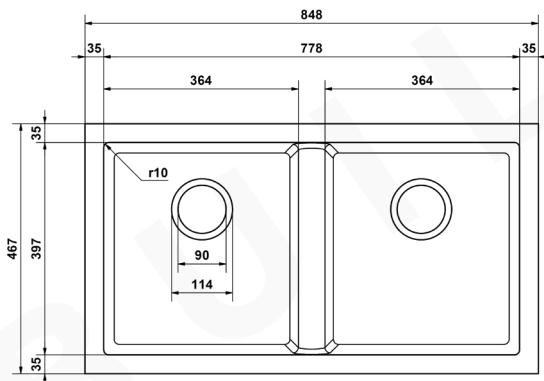

**KEITH**

**DESCRIPTION**

Brand: Alma  
 Name: Keith 848x467 White Granite Square Double Bowl Sink  
 Model: SGQSDW13  
 Type: Double Bowl Sink  
 Capacity: 69L

**SPECIFICATIONS**

Sink size: 848 x 467mm  
 Bowl size 1: 364 x 397mm  
 Bowl size 2: 364 x 397mm  
 Depth: 240mm  
 Material: Granite  
 Thickness: 10mm  
 Finish: Matte White  
 Internal corner: R10

**INSTALLATION OPTIONS**

- Under-mount / flush-mount / top-mount

**INCLUSIONS**

- Undermount clips
- Diamond drill bit
- 90mm strainer waste and plug to each drain

**WARRANTY**

- 25 years manufacturer's warranty
- Fit for Australian Standards and UPC certified

**MODEL & AVAILABLE COLOUR OPTIONS**

- SGQSDB13 Keith 848x467 Black Granite Square Double Bowl Sink
- SGQSDW13 Keith 848x467 White Granite Square Double Bowl Sink