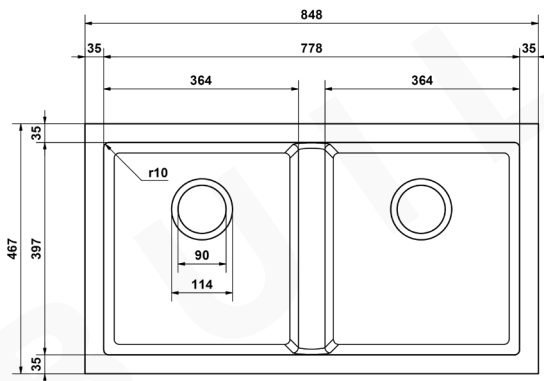

**KEITH**

**DESCRIPTION**

Brand: Alma  
 Name: Keith 848x467 Black Granite Square Double Bowl Sink  
 Model: SGQSDB13  
 Type: Double Bowl Sink  
 Capacity: 69L

**SPECIFICATIONS**

Sink size: 848 x 467mm  
 Bowl size 1: 364 x 397mm  
 Bowl size 2: 364 x 397mm  
 Depth: 240mm  
 Material: Granite  
 Thickness: 10mm  
 Finish: Matte Black  
 Internal corner: R10

**INSTALLATION OPTIONS**

- Under-mount / flush-mount / top-mount

**INCLUSIONS**

- Undermount clips
- Diamond drill bit
- 90mm strainer waste and plug to each drain

**WARRANTY**

- 25 years manufacturer's warranty
- Fit for Australian Standards and UPC certified

**MODEL & AVAILABLE COLOUR OPTIONS**

- SGQSDB13 Keith 848x467 Black Granite Square Double Bowl Sink
- SGQSDW13 Keith 848x467 White Granite Square Double Bowl Sink