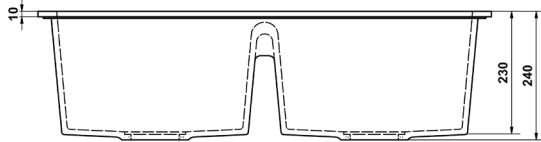

**KEITH**

**DESCRIPTION**

Brand: Alma  
 Name: Keith 848x467 Black Granite Square Double Bowl Sink  
 Model: SGQSDB13  
 Type: Double Bowl Sink  
 Capacity: 69L

**SPECIFICATIONS**

Sink size: 848 x 467mm  
 Bowl size 1: 364 x 397mm  
 Bowl size 2: 364 x 397mm  
 Depth: 240mm  
 Material: Granite  
 Thickness: 10mm  
 Finish: Matte Black  
 Internal corner: R10

**INSTALLATION OPTIONS**

- Under-mount / flush-mount / top-mount

**INCLUSIONS**

- Undermount clips
- Diamond drill bit
- 90mm strainer waste and plug to each drain

**WARRANTY**

- 25 years manufacturer's warranty
- Fit for Australian Standards and UPC certified

**MODEL & AVAILABLE COLOUR OPTIONS**

- SGQSDB13 Keith 848x467 Black Granite Square Double Bowl Sink
- SGQSDW13 Keith 848x467 White Granite Square Double Bowl Sink