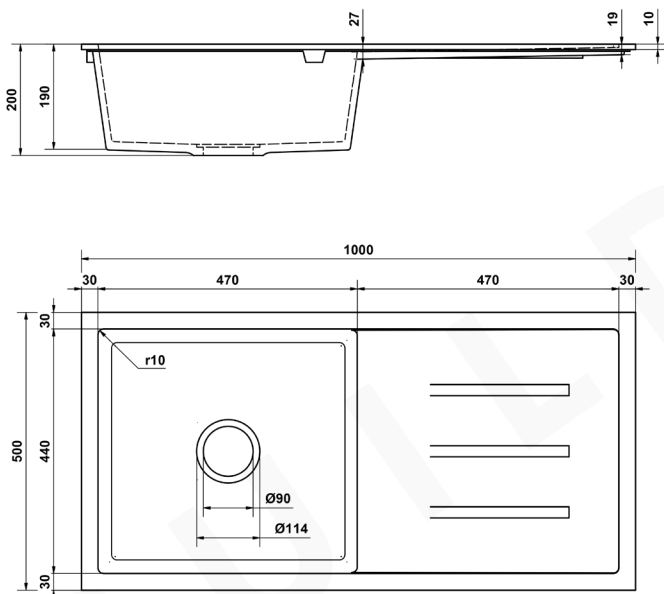

RANDALL

DESCRIPTION

Brand: Alma
 Name: Randall 1000x500 White Granite Drainboard Single Bowl Sink
 Model: SGQDSW09
 Type: Drainboard Single Bowl Sink
 Capacity: 41L

SPECIFICATIONS

Sink size: 1000 x 500mm
 Bowl size: 470 x 440mm
 Drainboard: 470 x 440mm
 Depth: 200mm
 Material: Granite
 Thickness: 10mm
 Finish: Matte White
 Internal corner: R10

INSTALLATION OPTIONS

- Under-mount / flush-mount / top-mount

INCLUSIONS

- Undermount clips
- Diamond drill bit
- 90mm strainer waste and plug to each drain

WARRANTY

- 25 years manufacturer's warranty
- Fit for Australian Standards and UPC certified

MODEL & AVAILABLE COLOUR OPTIONS

- SGQDSB09 Randall 1000x500 Black Granite Drainboard Single Bowl Sink
- SGQDSW09 Randall 1000x500 White Granite Drainboard Single Bowl Sink