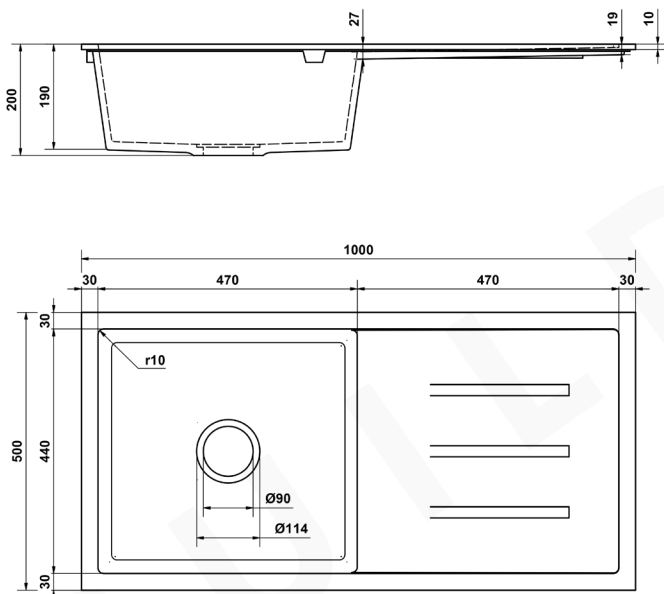

RANDALL

DESCRIPTION

Brand: Alma
 Name: Randall 1000x500 Black Granite Drainboard Single Bowl Sink
 Model: SGQDSB09
 Type: Drainboard Single Bowl Sink
 Capacity: 41L

SPECIFICATIONS

Sink size: 1000 x 500mm
 Bowl size: 470 x 440mm
 Drainboard: 470 x 440mm
 Depth: 200mm
 Material: Granite
 Thickness: 10mm
 Finish: Matte Black
 Internal corner: R10

INSTALLATION OPTIONS

- Under-mount / flush-mount / top-mount

INCLUSIONS

- Undermount clips
- Diamond drill bit
- 90mm strainer waste and plug to each drain

WARRANTY

- 25 years manufacturer's warranty
- Fit for Australian Standards and UPC certified

MODEL & AVAILABLE COLOUR OPTIONS

- SGQDSB09 Randall 1000x500 Black Granite Drainboard Single Bowl Sink
- SGQDSW09 Randall 1000x500 White Granite Drainboard Single Bowl Sink