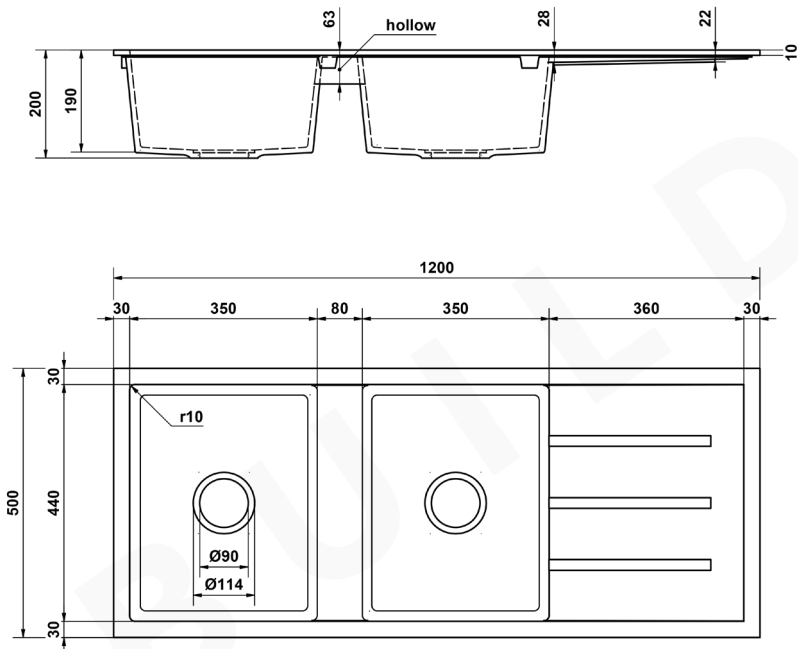

DARLENE

DESCRIPTION

Brand: Alma
 Name: Darlene 1200x500 White Granite Drainboard Double Bowl Sink
 Model: SGQDDW19
 Type: Drainboard Double Bowl Sink
 Capacity: 61.6L

SPECIFICATIONS

Sink size: 1200 x 500mm
 Bowl size 1: 350 x 440mm
 Bowl size 2: 350 x 440mm
 Drainboard: 360 x 440mm
 Depth: 200mm
 Material: Granite
 Thickness: 10mm
 Finish: Matte White
 Internal corner: R10

INSTALLATION OPTIONS

- Under-mount / flush-mount / top-mount

INCLUSIONS

- Undermount clips
- Diamond drill bit
- 90mm strainer waste and plug to each drain

WARRANTY

- 25 years manufacturer's warranty
- Fit for Australian Standards and UPC certified

MODEL & AVAILABLE COLOUR OPTIONS

- SGQddb19 Darlene 1200x500 Black Granite Drainboard Double Bowl Sink
- SGQDDW19 Darlene 1200x500 White Granite Drainboard Double Bowl Sink