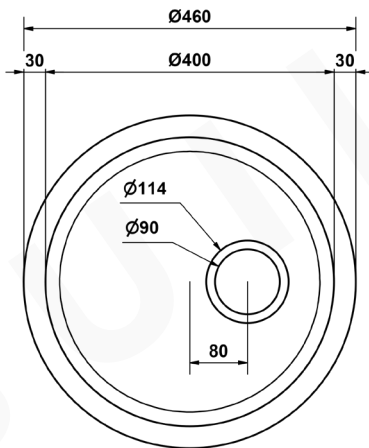

**DOUGLAS**

**DESCRIPTION**

Brand: Alma  
 Name: Douglas 460x460 White Granite Circle Single Bowl Sink  
 Model: SGQCSW00  
 Type: Circle Single Bowl Sink  
 Capacity: 33.6L

**SPECIFICATIONS**

Sink size: 460 x 460mm  
 Bowl size: 400 x 400mm  
 Depth: 210mm  
 Material: Granite  
 Thickness: 10mm  
 Finish: Matte White

**INSTALLATION OPTIONS**

- Under-mount / flush-mount / top-mount

**INCLUSIONS**

- Undermount clips
- Diamond drill bit
- 90mm strainer waste and plug to each drain

**WARRANTY**

- 25 years manufacturer's warranty
- Fit for Australian Standards and UPC certified

**MODEL & AVAILABLE COLOUR OPTIONS**

- SGQCSB00 Douglas 460x460 Black Granite Circle Single Bowl Sink
- SGQCSW00 Douglas 460x460 White Granite Circle Single Bowl Sink