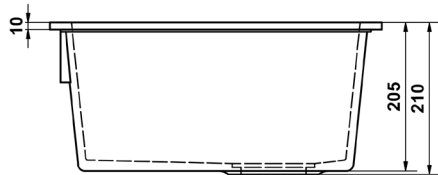

**DOUGLAS**

**DESCRIPTION**

Brand: Alma  
 Name: Douglas 460x460 White Granite Circle Single Bowl Sink  
 Model: SGQCSW00  
 Type: Circle Single Bowl Sink  
 Capacity: 33.6L

**SPECIFICATIONS**

Sink size: 460 x 460mm  
 Bowl size: 400 x 400mm  
 Depth: 210mm  
 Material: Granite  
 Thickness: 10mm  
 Finish: Matte White

**MODEL & AVAILABLE COLOUR OPTIONS**

- SGQCSB00 Douglas 460x460 Black Granite Circle Single Bowl Sink
- SGQCSW00 Douglas 460x460 White Granite Circle Single Bowl Sink