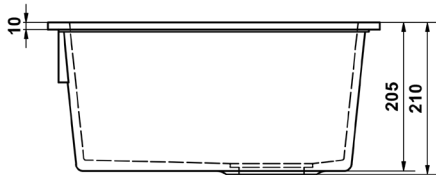

**DOUGLAS**

**DESCRIPTION**

Brand: Alma  
 Name: Douglas 460x460 Black Granite Circle Single Bowl Sink  
 Model: SGQCSB00  
 Type: Circle Single Bowl Sink  
 Capacity: 33.6L

**SPECIFICATIONS**

Sink size: 460 x 460mm  
 Bowl size: 400 x 400mm  
 Depth: 210mm  
 Material: Granite  
 Thickness: 10mm  
 Finish: Matte Black

**MODEL & AVAILABLE COLOUR OPTIONS**

- SGQCSB00 Douglas 460x460 Black Granite Circle Single Bowl Sink
- SGQCSW00 Douglas 460x460 White Granite Circle Single Bowl Sink