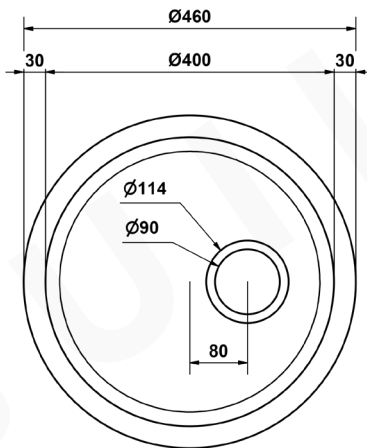

**DOUGLAS**

**DESCRIPTION**

Brand: Alma  
 Name: Douglas 460x460 Black Granite Circle Single Bowl Sink  
 Model: SGQCSB00  
 Type: Circle Single Bowl Sink  
 Capacity: 33.6L

**SPECIFICATIONS**

Sink size: 460 x 460mm  
 Bowl size: 400 x 400mm  
 Depth: 210mm  
 Material: Granite  
 Thickness: 10mm  
 Finish: Matte Black

**INSTALLATION OPTIONS**

- Under-mount / flush-mount / top-mount

**INCLUSIONS**

- Undermount clips
- Diamond drill bit
- 90mm strainer waste and plug to each drain

**WARRANTY**

- 25 years manufacturer's warranty
- Fit for Australian Standards and UPC certified

**MODEL & AVAILABLE COLOUR OPTIONS**

- SGQCSB00 Douglas 460x460 Black Granite Circle Single Bowl Sink
- SGQCSW00 Douglas 460x460 White Granite Circle Single Bowl Sink