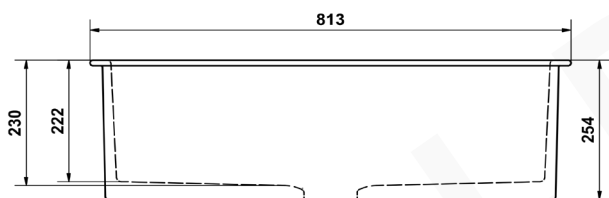

**TAMSIN**

**DESCRIPTION**

Brand: Alma  
 Name: Tamsin 813x483 Gloss White Fireclay Single Bowl Sink  
 Model: SFTSSW07  
 Type: Single Bowl Sink  
 Capacity: 78L

**SPECIFICATIONS**

Sink size: 813 x 483mm  
 Bowl size: 743 x 413mm  
 Depth: 254mm  
 Material: Fireclay  
 Finish: Gloss White  
 Internal corner: R24

**INSTALLATION OPTIONS**

- Under-mount / flush-mount / top-mount

**INCLUSIONS**

- 90mm strainer waste and plug to each drain
- Protector Grid

**WARRANTY**

- 25 years manufacturer's warranty
- Fit for Australian Standards and UPC certified