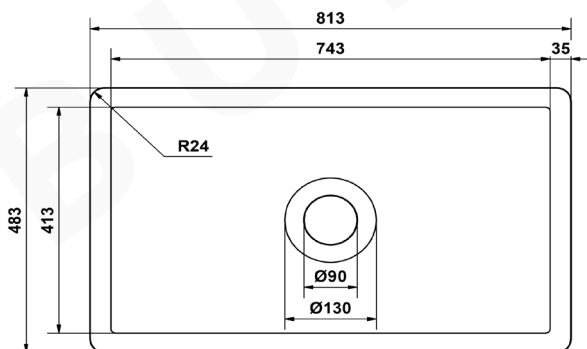

**TAMSIN**

**DESCRIPTION**

Brand: Alma  
 Name: Tamsin 813x483 Gloss White Fireclay Single Bowl Sink  
 Model: SFTSSW07  
 Type: Single Bowl Sink  
 Capacity: 78L

**SPECIFICATIONS**

Sink size: 813 x 483mm  
 Bowl size: 743 x 413mm  
 Depth: 254mm  
 Material: Fireclay  
 Finish: Gloss White  
 Internal corner: R24

**INSTALLATION OPTIONS**

- Under-mount / flush-mount / top-mount

**INCLUSIONS**

- 90mm strainer waste and plug to each drain
- Protector Grid

**WARRANTY**

- 25 years manufacturer's warranty
- Fit for Australian Standards and UPC certified