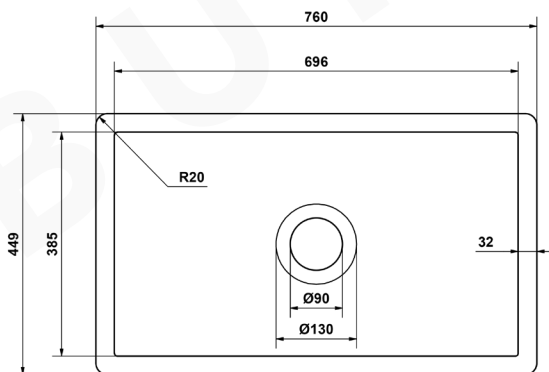

**LIBBY**

**DESCRIPTION**

Brand: Alma  
 Name: Libby 760x449 Gloss White Fireclay Single Bowl Sink  
 Model: SFTSSW06  
 Type: Single Bowl Sink  
 Capacity: 67.7L

**SPECIFICATIONS**

Sink size: 760 x 449mm  
 Bowl size: 696 x 385mm  
 Depth: 254mm  
 Material: Fireclay  
 Finish: Gloss White  
 Internal corner: R20

**INSTALLATION OPTIONS**

- Under-mount / flush-mount / top-mount

**INCLUSIONS**

- 90mm strainer waste and plug to each drain
- Protector Grid

**WARRANTY**

- 25 years manufacturer's warranty
- Fit for Australian Standards and UPC certified