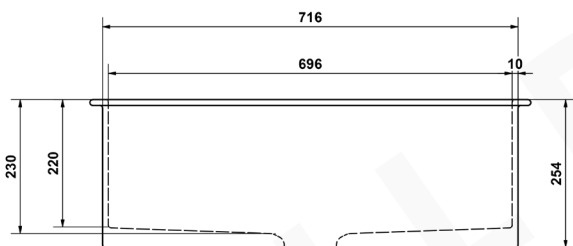

**LIBBY**

**DESCRIPTION**

Brand: Alma  
 Name: Libby 760x449 Gloss White Fireclay Single Bowl Sink  
 Model: SFTSSW06  
 Type: Single Bowl Sink  
 Capacity: 67.7L

**SPECIFICATIONS**

Sink size: 760 x 449mm  
 Bowl size: 696 x 385mm  
 Depth: 254mm  
 Material: Fireclay  
 Finish: Gloss White  
 Internal corner: R20

**INSTALLATION OPTIONS**

- Under-mount / flush-mount / top-mount

**INCLUSIONS**

- 90mm strainer waste and plug to each drain
- Protector Grid

**WARRANTY**

- 25 years manufacturer's warranty
- Fit for Australian Standards and UPC certified