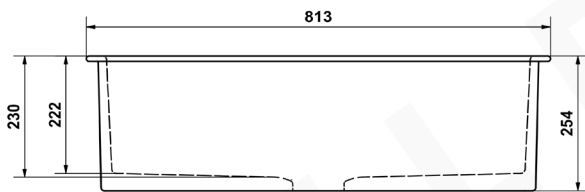

MAURICE

DESCRIPTION

Brand: Alma
 Name: Maurice 813x483 Matte Black Fireclay Single Bowl Sink
 Model: SFTSSB07
 Type: Single Bowl Sink
 Capacity: 78L

SPECIFICATIONS

Sink size: 813 x 483mm
 Bowl size: 743 x 413mm
 Depth: 254mm
 Material: Fireclay
 Finish: Matte Black
 Internal corner: R24

INSTALLATION OPTIONS

- Under-mount / flush-mount / top-mount

INCLUSIONS

- 90mm strainer waste and plug to each drain
- Protector Grid

WARRANTY

- 25 years manufacturer's warranty
- Fit for Australian Standards and UPC certified