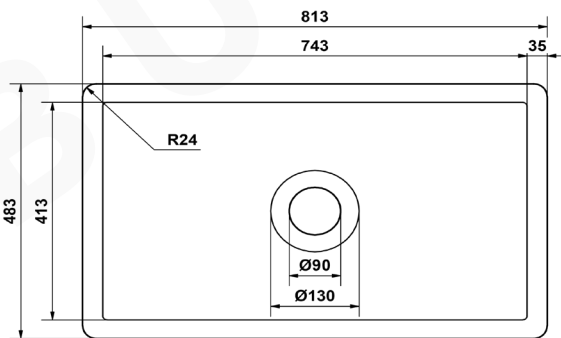

MAURICE

DESCRIPTION

Brand: Alma
 Name: Maurice 813x483 Matte Black Fireclay Single Bowl Sink
 Model: SFTSSB07
 Type: Single Bowl Sink
 Capacity: 78L

SPECIFICATIONS

Sink size: 813 x 483mm
 Bowl size: 743 x 413mm
 Depth: 254mm
 Material: Fireclay
 Finish: Matte Black
 Internal corner: R24

INSTALLATION OPTIONS

- Under-mount / flush-mount / top-mount

INCLUSIONS

- 90mm strainer waste and plug to each drain
- Protector Grid

WARRANTY

- 25 years manufacturer's warranty
- Fit for Australian Standards and UPC certified