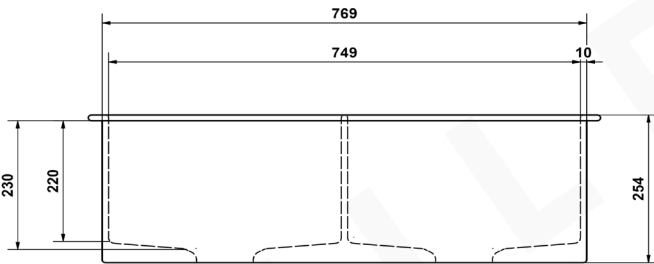

FLEUR

DESCRIPTION

Brand: Alma
 Name: Fleur 813x483 Gloss White Fireclay Double Bowl Sink
 Model: SFTSDW14
 Type: Double Bowl Sink
 Capacity: 78.8L

SPECIFICATIONS

Sink size: 813 x 483mm
 Bowl size 1: 370 x 419mm
 Bowl size 2: 370 x 419mm
 Depth: 254mm
 Material: Fireclay
 Finish: Gloss White
 Internal corner: R20

INSTALLATION OPTIONS

- Under-mount / flush-mount / top-mount

INCLUSIONS

- 90mm strainer waste and plug to each drain
- Protector Grid

WARRANTY

- 25 years manufacturer's warranty
- Fit for Australian Standards and UPC certified