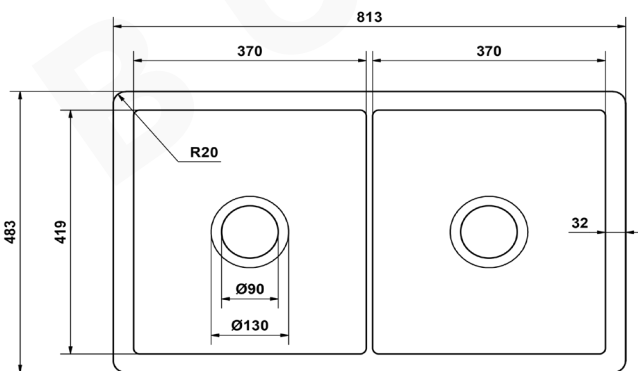

FLEUR

DESCRIPTION

Brand: Alma
 Name: Fleur 813x483 Gloss White Fireclay Double Bowl Sink
 Model: SFTSDW14
 Type: Double Bowl Sink
 Capacity: 78.8L

SPECIFICATIONS

Sink size: 813 x 483mm
 Bowl size 1: 370 x 419mm
 Bowl size 2: 370 x 419mm
 Depth: 254mm
 Material: Fireclay
 Finish: Gloss White
 Internal corner: R20

INSTALLATION OPTIONS

- Under-mount / flush-mount / top-mount

INCLUSIONS

- 90mm strainer waste and plug to each drain
- Protector Grid

WARRANTY

- 25 years manufacturer's warranty
- Fit for Australian Standards and UPC certified