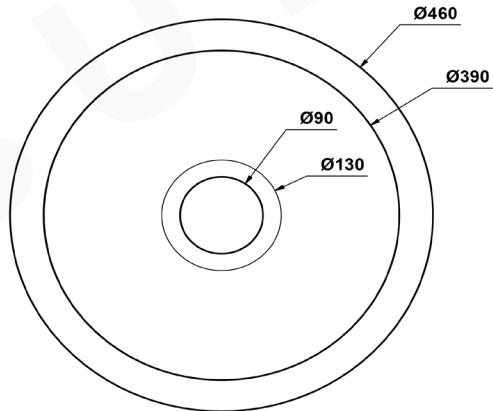

JOCASTA

DESCRIPTION

Brand: Alma
 Name: Jocasta 460x460 Gloss White Circle Fireclay Single Bowl Sink
 Model: SFTCSW01
 Type: Single Bowl Sink
 Capacity: 35L

SPECIFICATIONS

Sink size: 460 x 460mm
 Bowl size: 390 x 390mm
 Depth: 232mm
 Material: Fireclay
 Finish: Gloss White

INSTALLATION OPTIONS

- Under-mount / flush-mount / top-mount

INCLUSIONS

- 90mm strainer waste and plug to each drain
- Protector Grid

WARRANTY

- 25 years manufacturer's warranty
- Fit for Australian Standards and UPC certified