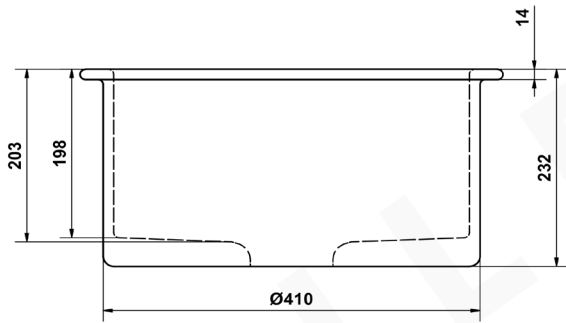

JOCASTA

DESCRIPTION

Brand: Alma
 Name: Jocasta 460x460 Gloss White Circle Fireclay Single Bowl Sink
 Model: SFTCSW01
 Type: Single Bowl Sink
 Capacity: 35L

SPECIFICATIONS

Sink size: 460 x 460mm
 Bowl size: 390 x 390mm
 Depth: 232mm
 Material: Fireclay
 Finish: Gloss White

INSTALLATION OPTIONS

- Under-mount / flush-mount / top-mount

INCLUSIONS

- 90mm strainer waste and plug to each drain
- Protector Grid

WARRANTY

- 25 years manufacturer's warranty
- Fit for Australian Standards and UPC certified