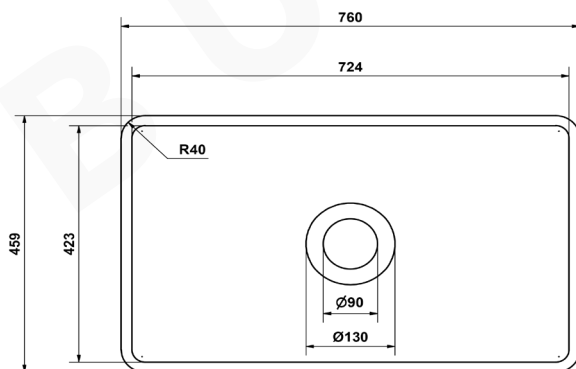

ELODIE

DESCRIPTION

Brand: Alma
 Name: Elodie 760x459 Gloss White
 Farmhouse Fireclay Single Bowl Sink
 Model: SFFSSW07
 Type: Single Bowl Farmhouse Sink
 Capacity: 77.8L

SPECIFICATIONS

Sink size: 760 x 459mm
 Bowl size: 724 x 423mm
 Depth: 254mm
 Material: Fireclay
 Finish: Gloss White
 Internal corner: R40

INSTALLATION OPTIONS

- Under-mount / flush-mount / top-mount

INCLUSIONS

- 90mm strainer waste and plug to each drain
- Protector Grid

WARRANTY

- 25 years manufacturer's warranty
- Fit for Australian Standards and UPC certified