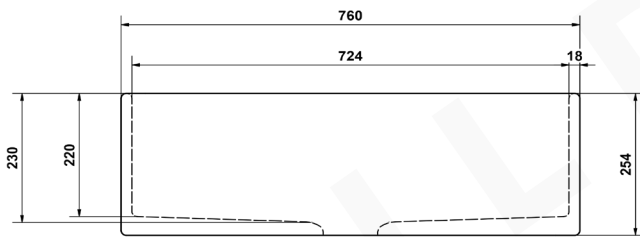

ELODIE

DESCRIPTION

Brand: Alma
 Name: Elodie 760x459 Gloss White
 Farmhouse Fireclay Single Bowl Sink
 Model: SFFSSW07
 Type: Single Bowl Farmhouse Sink
 Capacity: 77.8L

SPECIFICATIONS

Sink size: 760 x 459mm
 Bowl size: 724 x 423mm
 Depth: 254mm
 Material: Fireclay
 Finish: Gloss White
 Internal corner: R40

INSTALLATION OPTIONS

- Under-mount / flush-mount / top-mount

INCLUSIONS

- 90mm strainer waste and plug to each drain
- Protector Grid

WARRANTY

- 25 years manufacturer's warranty
- Fit for Australian Standards and UPC certified