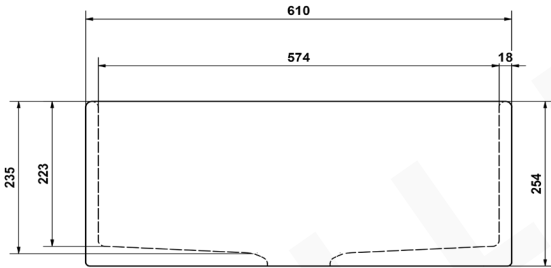

ROSE

DESCRIPTION

Brand: Alma
 Name: Rose 610x459 Gloss White
 Farmhouse Fireclay Single Bowl Sink
 Model: SFFSSW04
 Type: Single Bowl Sink
 Capacity: 61.7L

SPECIFICATIONS

Sink size: 610 x 459mm
 Bowl size: 574 x 423mm
 Depth: 254mm
 Material: Fireclay
 Finish: Gloss White
 Internal corner: R40

INSTALLATION OPTIONS

- Under-mount / flush-mount / top-mount

INCLUSIONS

- 90mm strainer waste and plug to each drain
- Protector Grid

WARRANTY

- 25 years manufacturer's warranty
- Fit for Australian Standards and UPC certified