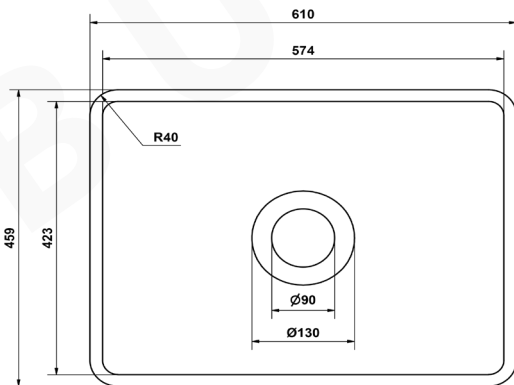

ROSE

DESCRIPTION

Brand: Alma
 Name: Rose 610x459 Gloss White
 Farmhouse Fireclay Single Bowl Sink
 Model: SFFSSW04
 Type: Single Bowl Sink
 Capacity: 61.7L

SPECIFICATIONS

Sink size: 610 x 459mm
 Bowl size: 574 x 423mm
 Depth: 254mm
 Material: Fireclay
 Finish: Gloss White
 Internal corner: R40

INSTALLATION OPTIONS

- Under-mount / flush-mount / top-mount

INCLUSIONS

- 90mm strainer waste and plug to each drain
- Protector Grid

WARRANTY

- 25 years manufacturer's warranty
- Fit for Australian Standards and UPC certified