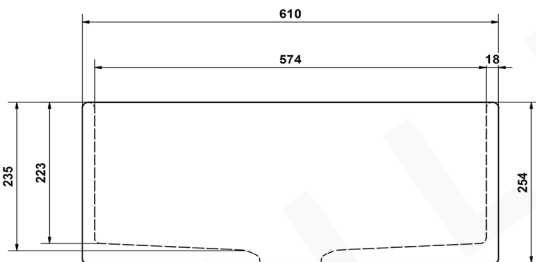

**HERMAN**

**DESCRIPTION**

Brand: Alma  
 Name: Herman 610x459 Matte Black Farmhouse Fireclay Single Bowl Sink  
 Model: SFFSSB04  
 Type: Single Bowl Sink  
 Capacity: 61.7L

**SPECIFICATIONS**

Sink size: 769 x 459mm  
 Bowl size: 574 x 423mm  
 Depth: 254mm  
 Material: Fireclay  
 Finish: Matte Black  
 Internal corner: R40

**INSTALLATION OPTIONS**

- Under-mount / flush-mount / top-mount

**INCLUSIONS**

- 90mm strainer waste and plug to each drain
- Protector Grid

**WARRANTY**

- 25 years manufacturer's warranty
- Fit for Australian Standards and UPC certified