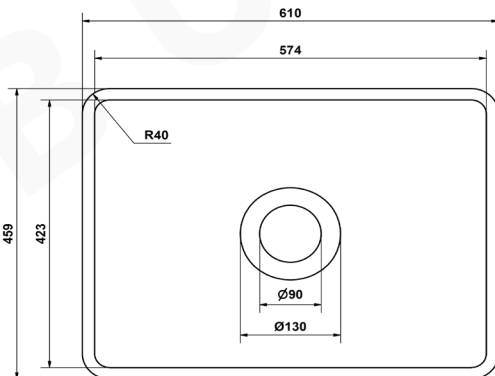

**HERMAN**

**DESCRIPTION**

Brand: Alma  
 Name: Herman 610x459 Matte Black Farmhouse Fireclay Single Bowl Sink  
 Model: SFFSSB04  
 Type: Single Bowl Sink  
 Capacity: 61.7L

**SPECIFICATIONS**

Sink size: 769 x 459mm  
 Bowl size: 574 x 423mm  
 Depth: 254mm  
 Material: Fireclay  
 Finish: Matte Black  
 Internal corner: R40

**INSTALLATION OPTIONS**

- Under-mount / flush-mount / top-mount

**INCLUSIONS**

- 90mm strainer waste and plug to each drain
- Protector Grid

**WARRANTY**

- 25 years manufacturer's warranty
- Fit for Australian Standards and UPC certified