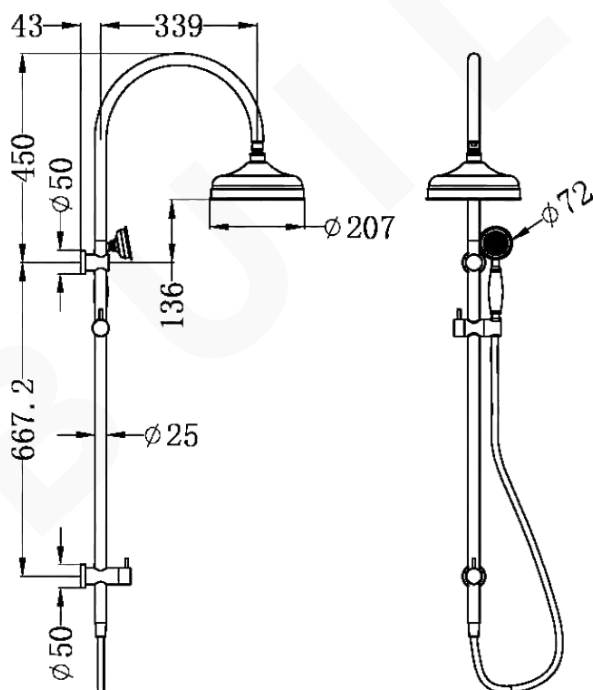

YORK TWIN SHOWERS

DESCRIPTION

Brand: Nero
 Name: York Twin Shower with White Porcelain Hand Shower
 Model: NR69210501CH Chrome
 Type: Twin Showers

SPECIFICATIONS

Diameter: $\varnothing 207\text{mm}$
 Length: 667.2mm
 Material: Brass
 Finish: Chrome
 WELS Rating: Overhead Shower 9L/Min, 3Star
 Hand Shower 9L/Min, 3Star
 WELS Registration No: S17458

MODEL & AVAILABLE COLOUR OPTIONS

- NR69210501AB: York Twin Shower with White Porcelain Hand Shower Aged Brass
- NR69210501MB: York Twin Shower with White Porcelain Hand Shower Matte Black