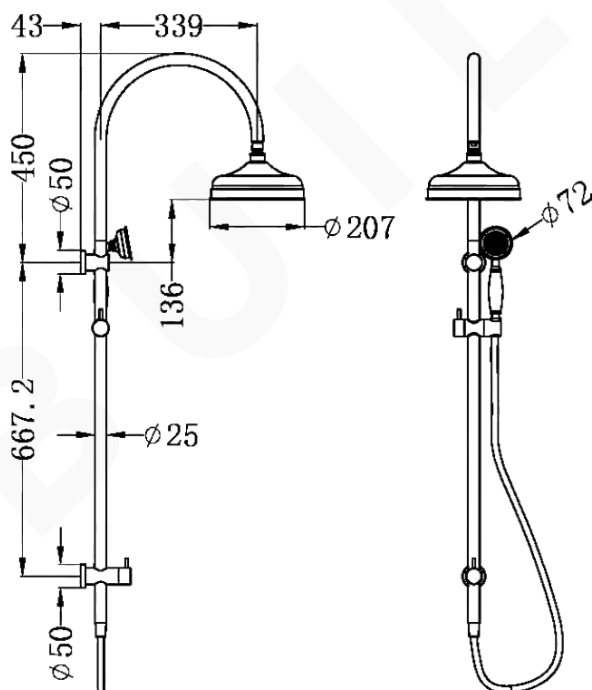

YORK TWIN SHOWER

DESCRIPTION

Brand: Nero
 Name: York Twin Shower with Metal Hand Shower
 Model: NR69210502CH Chrome
 Type: Twin Showers

SPECIFICATIONS

Diameter: $\varnothing 207\text{mm}$
 Length: 667.2mm
 Material: Brass
 Finish: Chrome
 WELS Rating: Overhead Shower 9L/Min, 3Star
 Hand Shower 9L/Min, 3Star
 WELS Registration No: S17458

MODEL & AVAILABLE COLOUR OPTIONS

- NR69210502AB: York Twin Shower with Metal Hand Shower Aged Brass
- NR69210502MB: York Twin Shower with Metal Hand Shower Matte Black