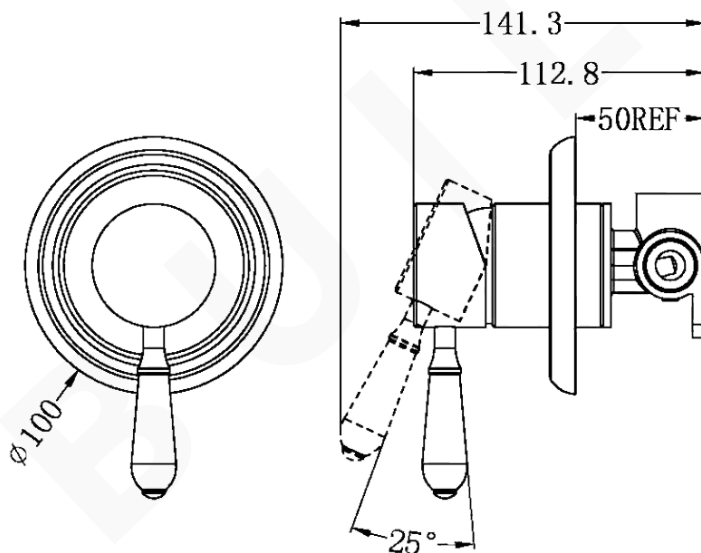

**YORK SHOWER MIXER**

**DESCRIPTION**

Brand: Nero  
 Name: York Shower Mixer with White Porcelain Lever  
 Model: NR69210901CH Chrome  
 Type: Shower Mixer

**SPECIFICATIONS**

Diameter: ø100mm  
 Length: 141.3mm  
 Material: Brass  
 Finish: Chrome

**MODEL & AVAILABLE COLOUR OPTIONS**

- NR69210901AB: York Shower Mixer with White Porcelain Lever Aged Brass
- NR69210901MB: York Shower Mixer with White Porcelain Matte Black