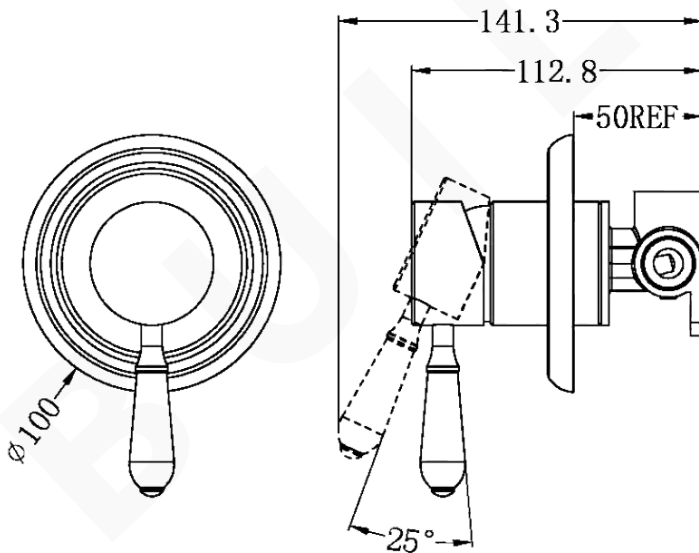

**YORK SHOWER MIXER**

**DESCRIPTION**

Brand: Nero  
 Name: York Shower Mixer with Metal Lever  
 Model: NR69210902CH Chrome  
 Type: Shower Mixer

**SPECIFICATIONS**

Diameter:  $\varnothing$ 100mm  
 Length: 141.3mm  
 Material: Brass  
 Finish: Chrome

**MODEL & AVAILABLE COLOUR OPTIONS**

- NR69210902AB: York Shower Mixer with Metal Lever Aged Brass
- NR69210902MB: York Shower Mixer with Metal Lever Matte Black