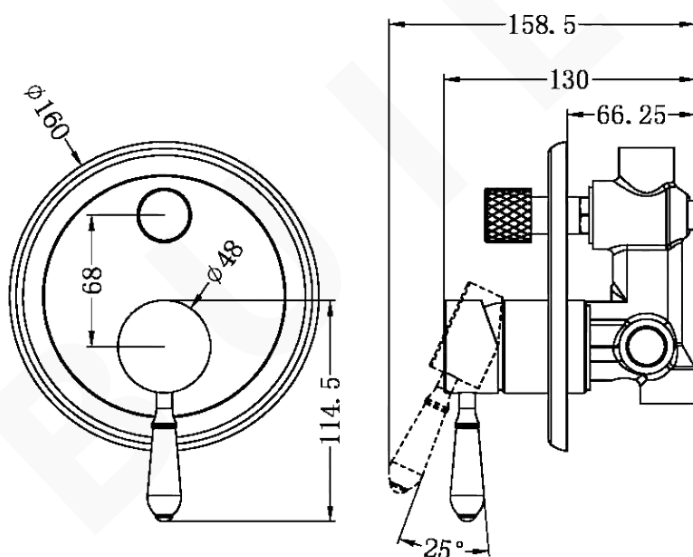

## YORK SHOWER MIXER

### DESCRIPTION

Brand: Nero  
 Name: York Shower Mixer with Divertor with White Porcelain Lever  
 Model: NR692109A01CH Chrome  
 Type: Shower Mixer with Divertor

### SPECIFICATIONS

Diameter:  $\varnothing 160\text{mm}$   
 Length: 158.5mm  
 Material: Brass  
 Finish: Chrome

### MODEL & AVAILABLE COLOUR OPTIONS

- NR692109A01AB: York Shower Mixer with Divertor with White Porcelain Lever Aged Brass
- NR692109A01MB: York Shower Mixer with Divertor with White Porcelain Lever Matte Black