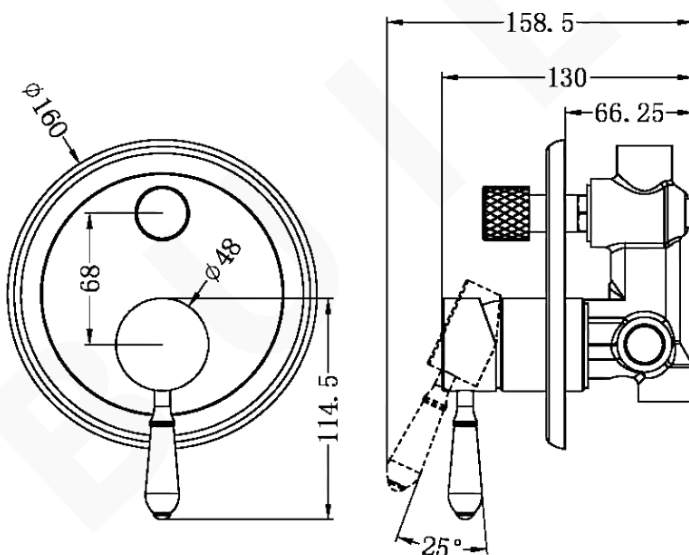

YORK SHOWER MIXER

DESCRIPTION

Brand: Nero
 Name: York Shower Mixer with Divertor with Metal Lever
 Model: NR692109A02CH Chrome
 Type: Shower Mixer with Divertor

SPECIFICATIONS

Diameter: ø160mm
 Length: 158.5mm
 Material: Brass
 Finish: Chrome

MODEL & AVAILABLE COLOUR OPTIONS

- NR692109A02AB: York Shower Mixer with Divertor with Metal Lever Aged Brass
- NR692109A02MB: York Shower Mixer with Divertor with Metal Lever Matte Black