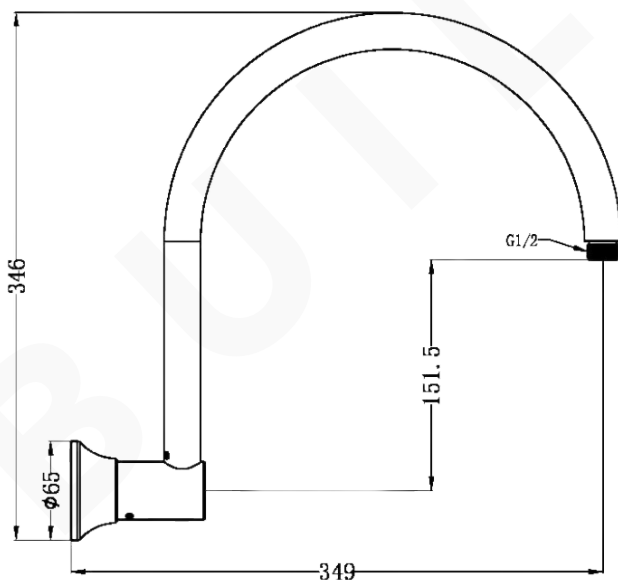

YORK SHOWER ARM

DESCRIPTION

Brand: Nero
 Name: York Shower Arm
 Model: NR508CH Chrome
 Type: Shower Arm

SPECIFICATIONS

Height: 346mm
 Length: 349mm
 Material: Brass
 Finish: Chrome

MODEL & AVAILABLE COLOUR OPTIONS

- NR508AB: York Shower Arm
Aged Brass
- NR508MB: York Shower Arm
Matte Black