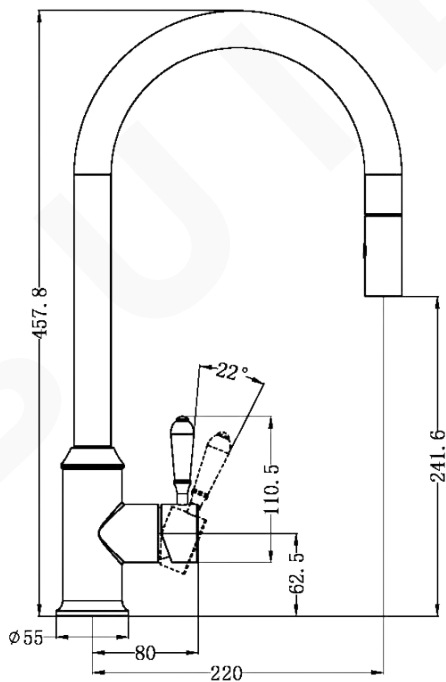

YORK PULL OUT SINK MIXER

DESCRIPTION

Brand: Nero
 Name: York Pull Out Sink Mixer with Vegie Function with White Porcelain Lever
 Model: NR69210801CH Chrome
 Type: Kitchen & Laundry Mixers

SPECIFICATIONS

Height: 457.8mm
 Length: 220mm
 Material: Brass
 Finish: Chrome
 WELS Rating: 4.5L/Min, 6Star
 WELS Registration No: T41364

MODEL & AVAILABLE COLOUR OPTIONS

- NR69210801AB: York Pull Out Sink Mixer with White Porcelain Lever Aged Brass
- NR69210801MB: York Pull Out Sink Mixer with White Porcelain Lever Matte Black