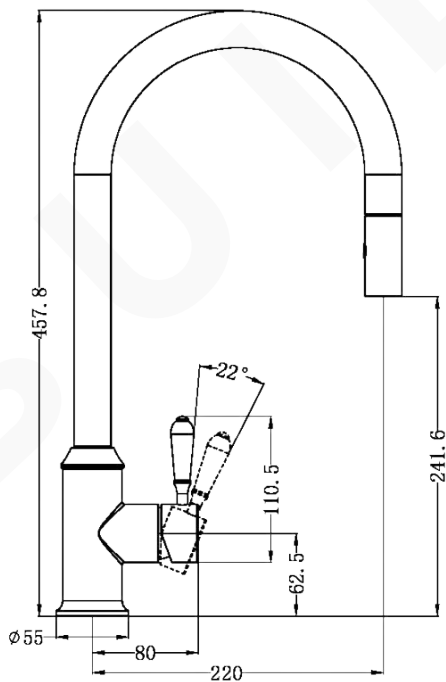

YORK PULL OUT SINK MIXER

DESCRIPTION

Brand: Nero
 Name: York Pull Out Sink Mixer with Vegie
 Function with Metal Lever
 Model: NR69210802CH Chrome
 Type: Kitchen & Laundry Mixers

SPECIFICATIONS

Height: 457.8mm
 Length: 220mm
 Material: Brass
 Finish: Chrome
 WELS Rating: 4.5L/Min, 6Star
 WELS Registration No: T41364

MODEL & AVAILABLE COLOUR OPTIONS

- NR69210802AB: York Pull Out Sink Mixer with Metal Lever Aged Brass
- NR69210802MB: York Pull Out Sink Mixer with Metal Lever Matte Black