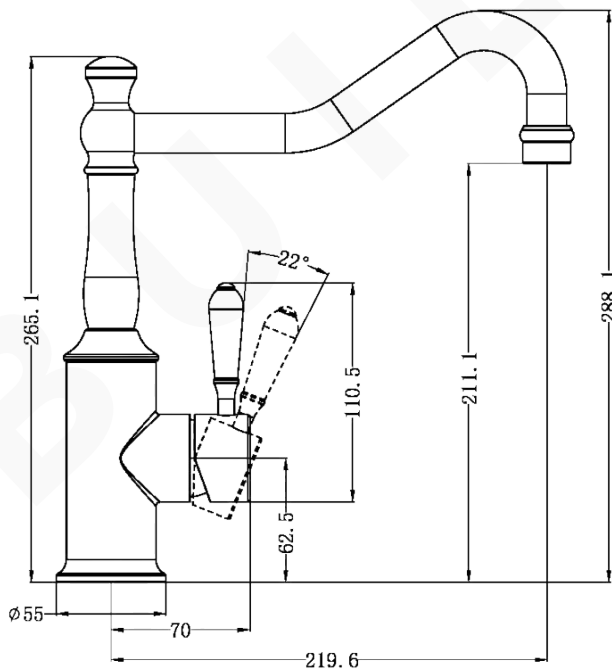

YORK KITCHEN HOOK MIXER

DESCRIPTION

Brand: Nero
 Name: York Kitchen Mixer Hook Spout with White Porcelain Lever
 Model: NR69210701CH Chrome
 Type: Kitchen & Laundry Mixers

SPECIFICATIONS

Height: 265.1mm
 Length: 219.6mm
 Material: Brass
 Finish: Chrome
 WELS Rating: 6.0L/Min, 5Star
 WELS Registration No: T40268

MODEL & AVAILABLE COLOUR OPTIONS

- NR69210701AB: York Basin Mixer Hook Spout with White Porcelain Lever Aged Brass
- NR69210701MB: York Basin Mixer Hook Spout with White Porcelain Lever Matte Black