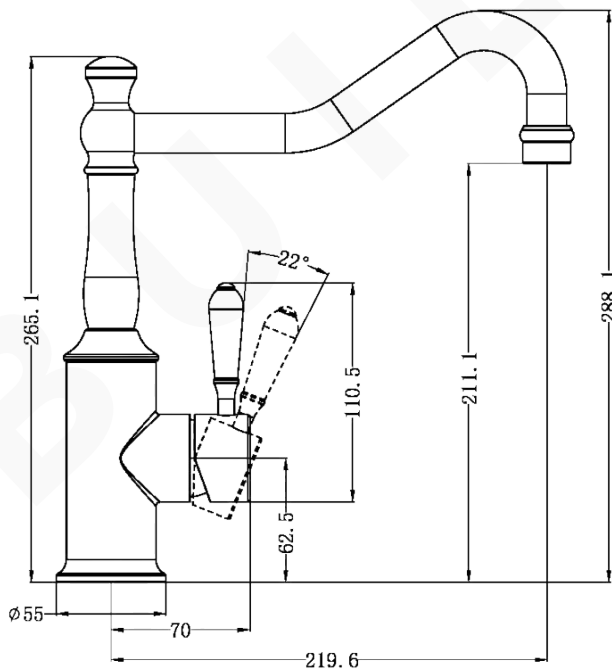

YORK KITCHEN HOOK MIXER

DESCRIPTION

Brand: Nero
 Name: York Kitchen Mixer Hook Spout with Metal Lever
 Model: NR69210702CH Chrome
 Type: Kitchen & Laundry Mixers

SPECIFICATIONS

Height: 265.1mm
 Length: 219.6mm
 Material: Brass
 Finish: Chrome
 WELS Rating: 6.0L/Min, 5Star
 WELS Registration No: T40268

MODEL & AVAILABLE COLOUR OPTIONS

- NR69210702AB: York Basin Mixer Hook Spout with Metal Lever Aged Brass
- NR69210702MB: York Basin Mixer Hook Spout with Metal Lever Matte Black